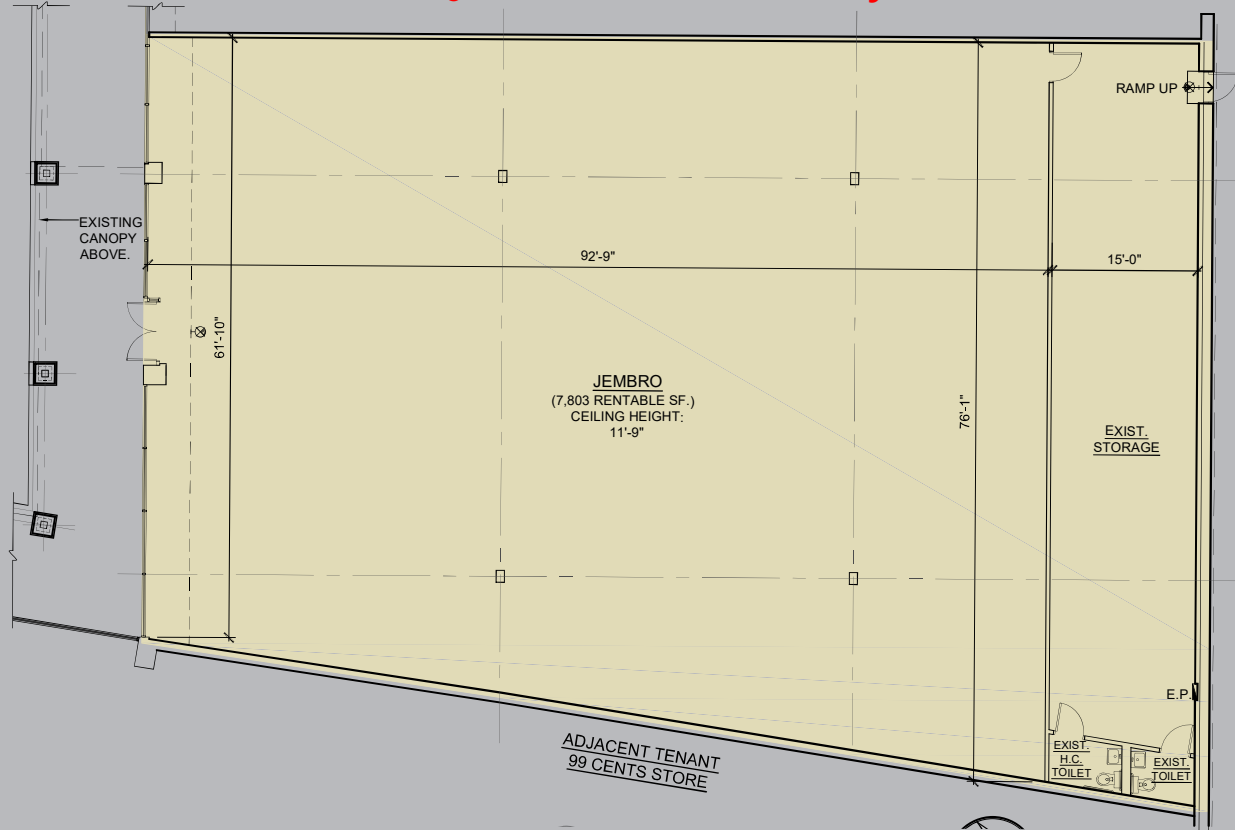

Staten Island, NY - 965 Richmond Avenue
 Forest Promenade Shopping Center
 Available: 7,803 s.f.

STATEN ISLAND, NEW YORK
 965 Richmond Avenue
 Available: 7,803 s.f.

**AVAILABLE: 7,803 S.F. Presently JEMBRO (Space C7)
 Adjacent to 99 Cent City**

- RENOVATED SHOPPING CENTER!**
- New facade, sidewalks, parking, pylons & landscaping!
 - TRIPLE A LOCATION
 - Access from two of three biggest shopping streets on Staten Island! At the corner of Richmond & Forest Avenues, with exit onto Highway 440.
 - Excellent anchor - one of the highest grossing super-markets in all the boroughs! Join ShopRite, Wing Stop, K Pot Korean BBQ, Suits, Game Stop, Snipes, & Boost Mobile.
 - 500 + car Parking