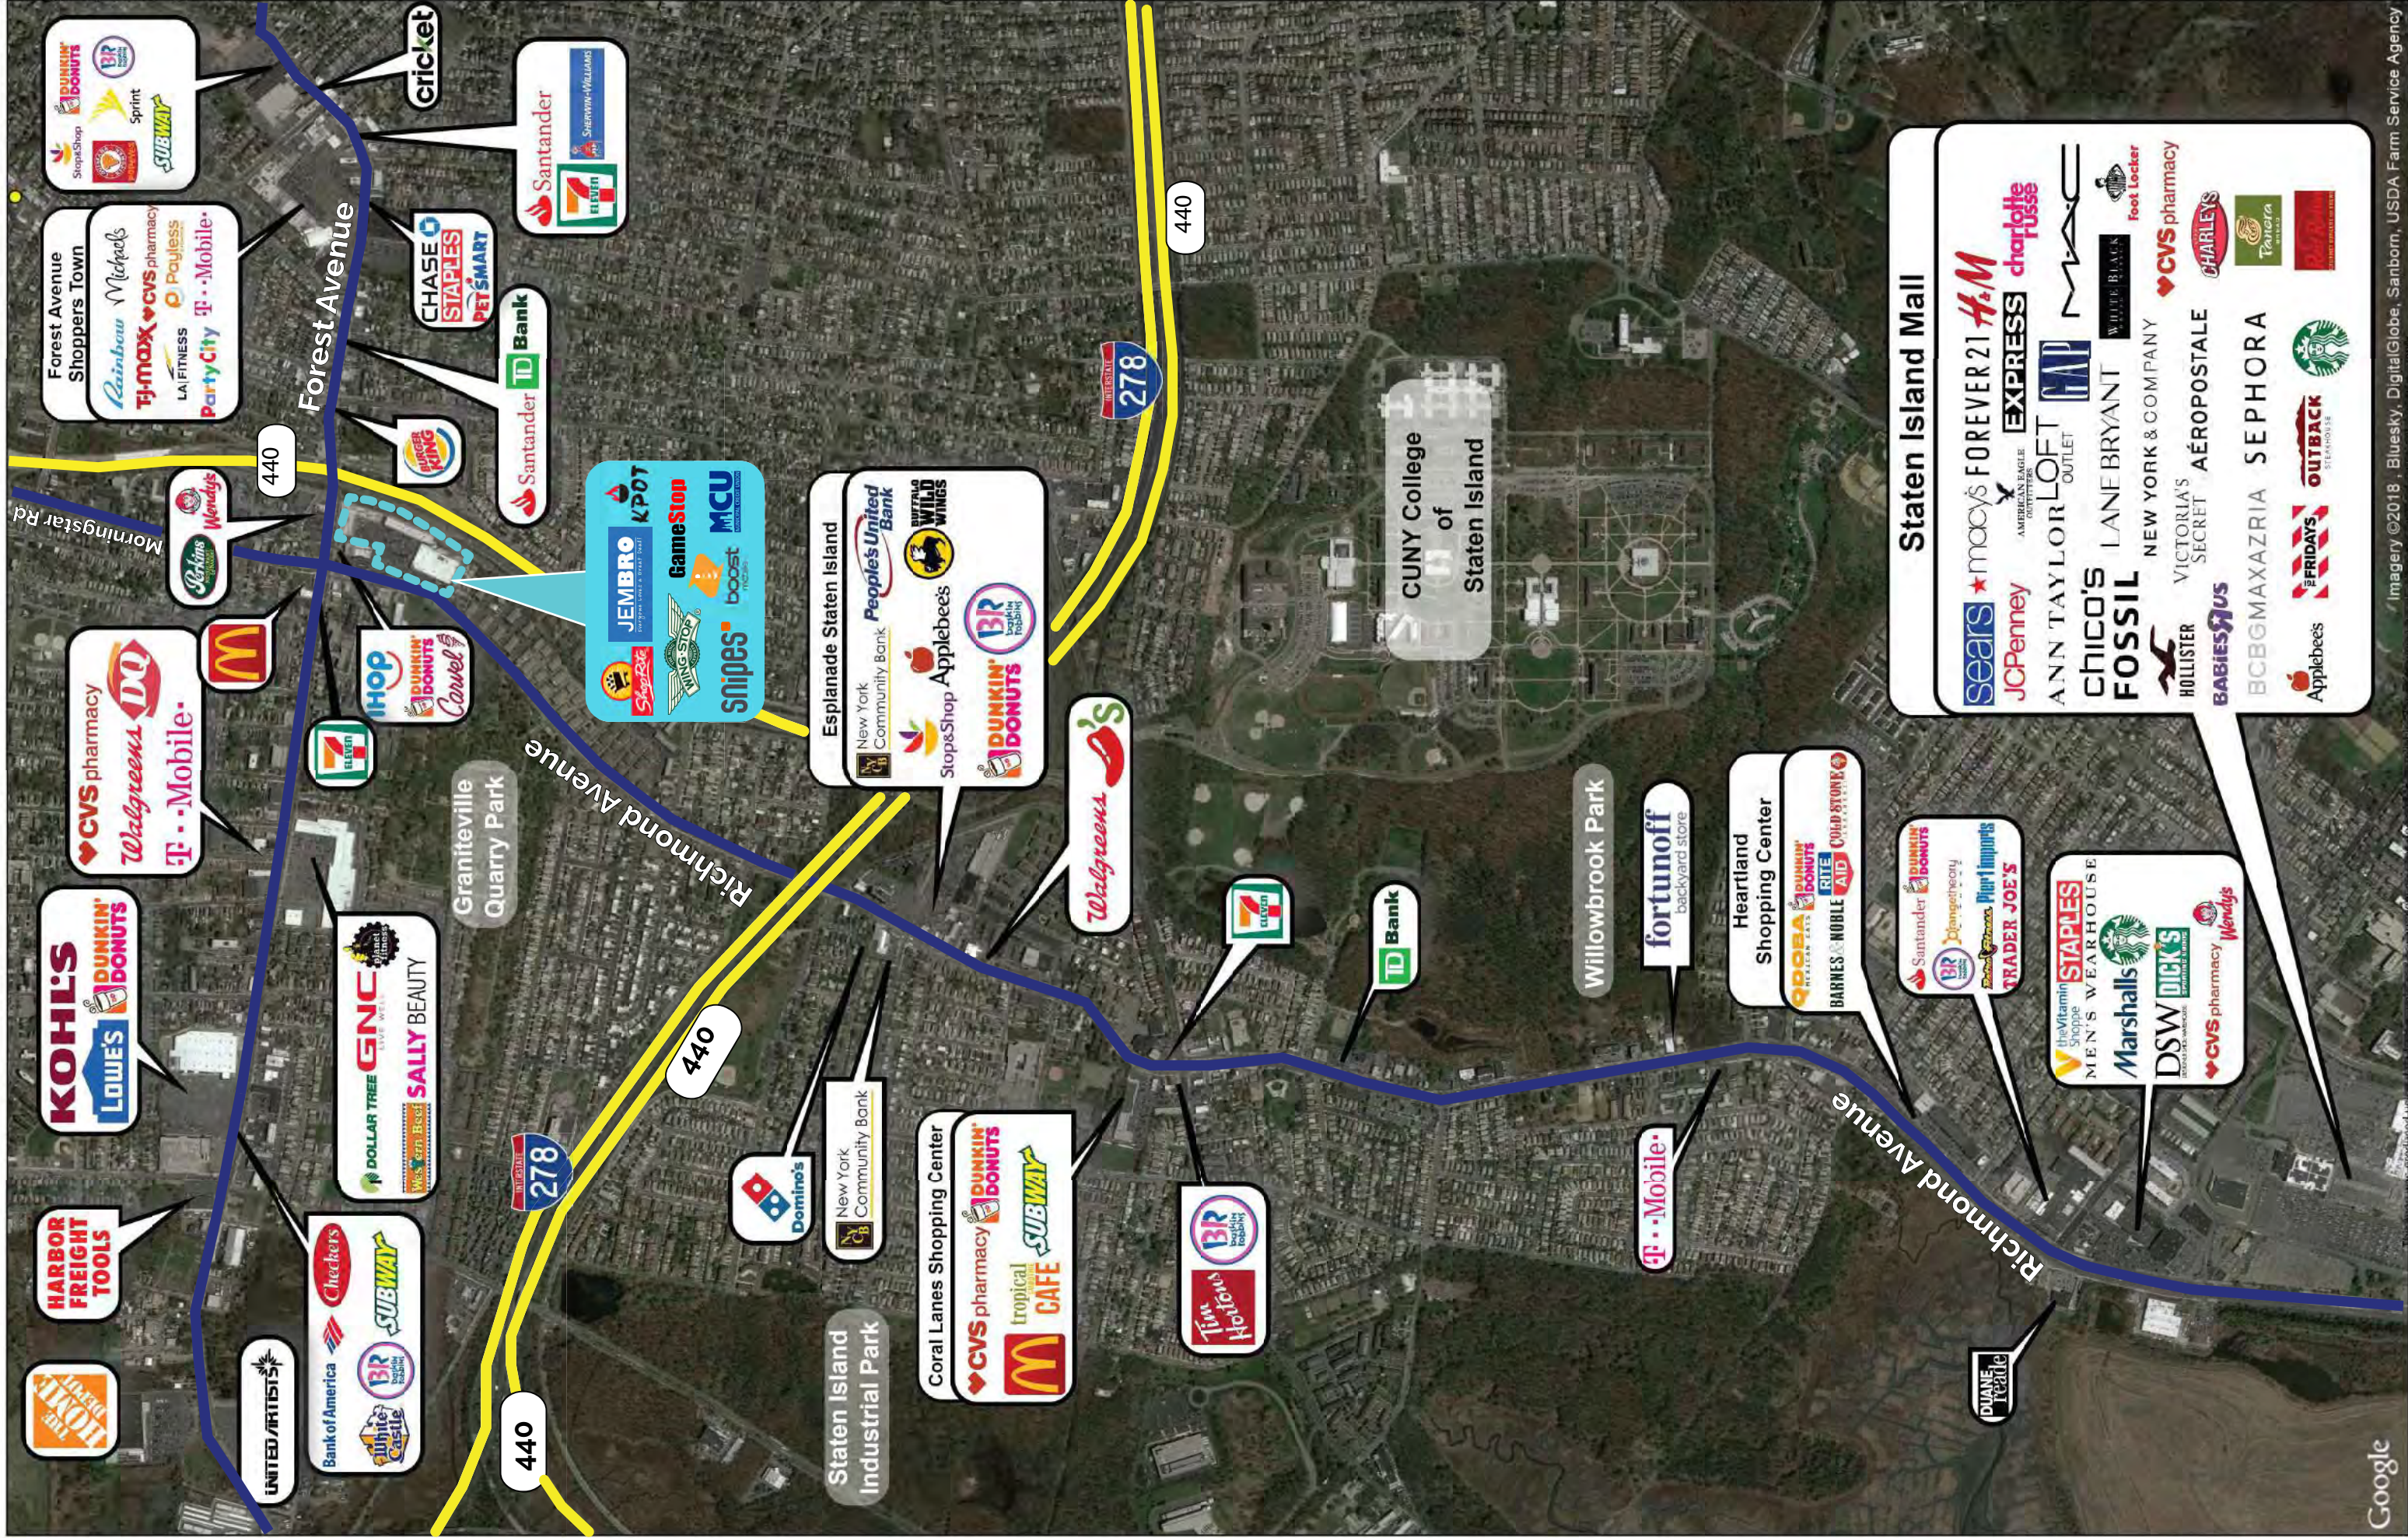

Staten Island, NY - 965 Richmond Avenue
 Forest Promenade Shopping Center
 Available: 7,803 s.f.

STATEN ISLAND, NEW YORK
 965 Richmond Avenue
 Available: 7,803 s.f.

**AVAILABLE: 7,803 S.F. Presently JEMBRO (Space C7)
 Adjacent to 99 Cent City**

Tenant	SF
ShopRite	61,063
B1 Liquor Store	8,358
B2 Rent-A-Center	2,156
B3 Akira Ramen	1,950
B4 Cigar Shop	1,625
B5 Boost Mobile	1,040
B6 FedEx	2,676
B7 Fidelis Care	1,354
B8 Paris Baguette	3,250
B9 UFT	2,600
C1 Pizzeria	1,724
C2 MCU	2,056
C3 Forest Avenue Menswear	2,850
C4 Game Stop	1,500
C5 Wing Stop	1,456
C6 99c City	11,921
C7 AVAILABLE	7,803
C8 K Pot Korean BBQ	6,050
C9 Snipes	4,000

- RENOVATED SHOPPING CENTER!**
- New facade, sidewalks, parking, pylons & landscaping!
 - TRIPLE A LOCATION
 - Access from two of three biggest shopping streets on Staten Island! At the corner of Richmond & Forest Avenues, with exit onto Highway 440.
 - Excellent anchor - one of the highest grossing super-markets in all the boroughs! Join ShopRite, Wing Stop, K Pot Korean BBQ, Suits, Game Stop, Snipes, & Boost Mobile.
 - 500 + car Parking

FOREST PROMENADE

JOIN THESE NEIGHBORING RETAILERS:

Staten Island Mall

- sears
- macy's
- FOREVER 21
- H&M
- JCPenney
- EXPRESS
- charlotte russe
- ANN TAYLOR LOFT OUTLET
- MACYS
- CHICO'S
- FOSSIL
- LANE BRYANT
- VICTORIA'S SECRET
- AÉROPOSTALE
- HOLLISTER
- BABY'S BUS
- SEPHORA
- CVS pharmacy
- CHARLEYS
- STARBUCKS
- OUTBACK STEAKHOUSE
- FRIDAYS
- Applebees
- BCBG MAXAZRIA
- NEW YORK & COMPANY
- foot locker
- foot locker pharmacy
- STARBUCKS
- STARBUCKS