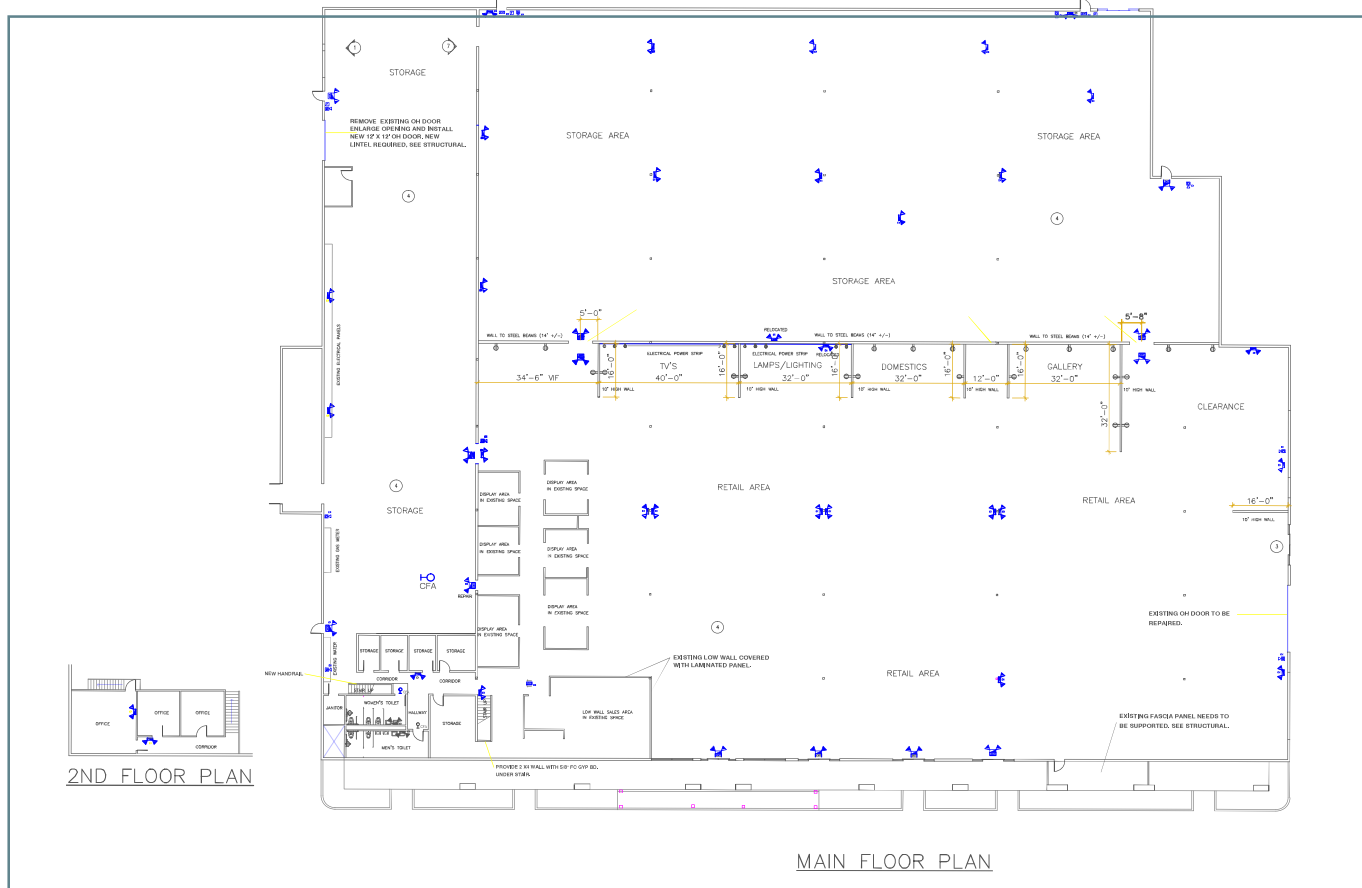

WELCO REALTY, INC. • 2525 Palmer Avenue, New Rochelle, NY 10801 • T (914) 576-7500 / Fax: 7596 • www.welcorealty.com

All information is from sources believed reliable and has not been independently verified. No representation is made to the accuracy of information herein, which is subject to errors, omissions and modifications. Licensed in New York, New Jersey, Connecticut & Pennsylvania.