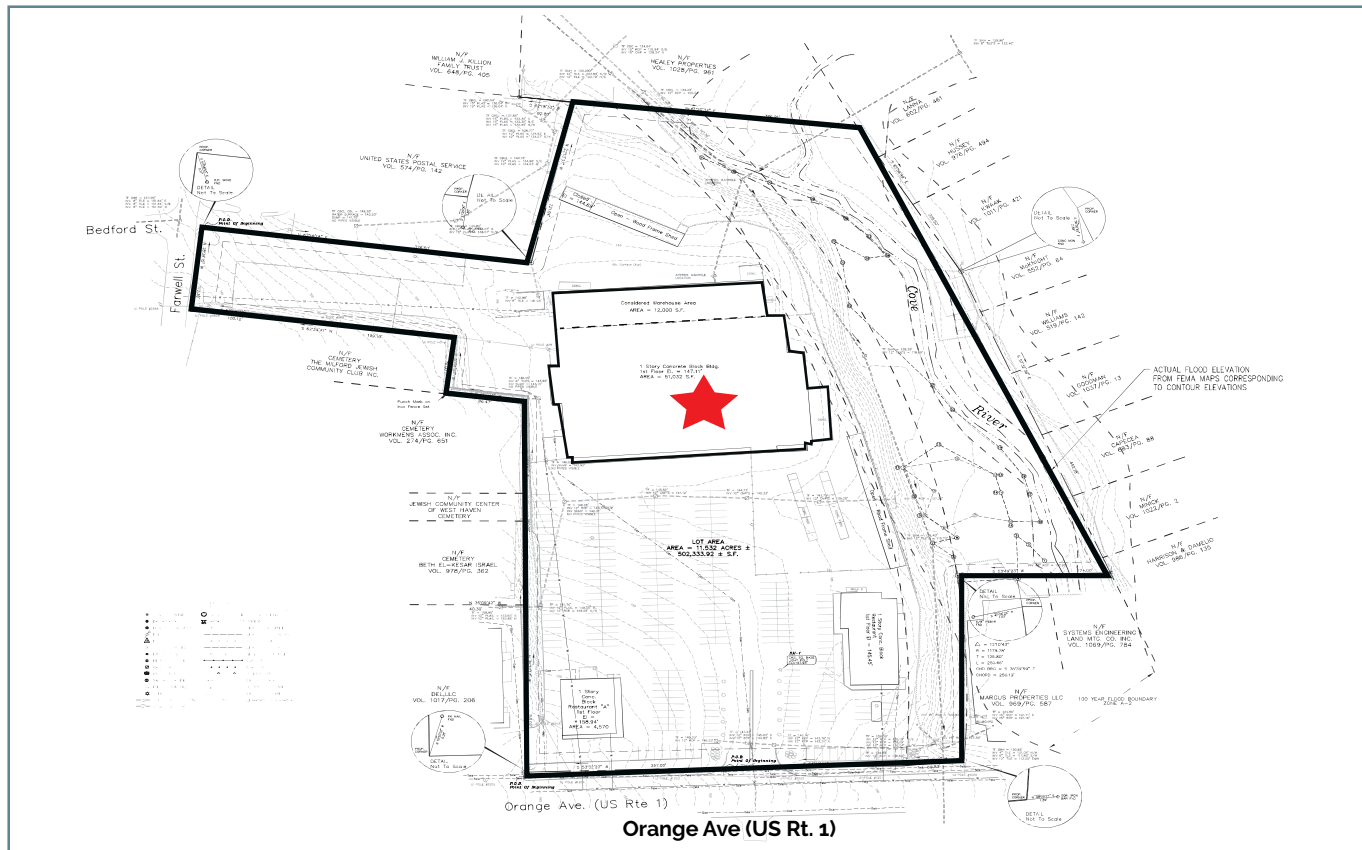

West Haven, Connecticut
855 Boston Post Road
Up to 60,375 s.f. - Divisible

WEST HAVEN, CT
Up to 60,375 s.f. - Divisible

- **POTENTIALLY AVAILABLE FOR SALE - DIVISIBLE - FOR WAREHOUSE USE ONLY.**
- 60,375 s.f. on 11.5 acres (formerly Universal Hotel Liquidators).
- Located at a signalized traffic light.
- Great exposure on Rt. 1 in West Haven.
- 252 Parking Spaces.
- 2 miles to I-95.
- 2.5 miles to Yale New Haven Hospital.
- 5 miles to Yale Campus.

Demographics	1 mile	3 miles	5 miles
Population	15,459	110,497	228,390
Households	4,899	43,229	89,534
Average HH Income	\$ 88,074	\$ 91,693	\$101,869
Median Age	31.0	34.7	35.5

Neighboring Tenants: Target, Walgreens, PetsMart, Best Buy, CVS, Burlington, Shoprite, Kohl's, David's Bridal, Dollar Tree, Savers & Starbucks.