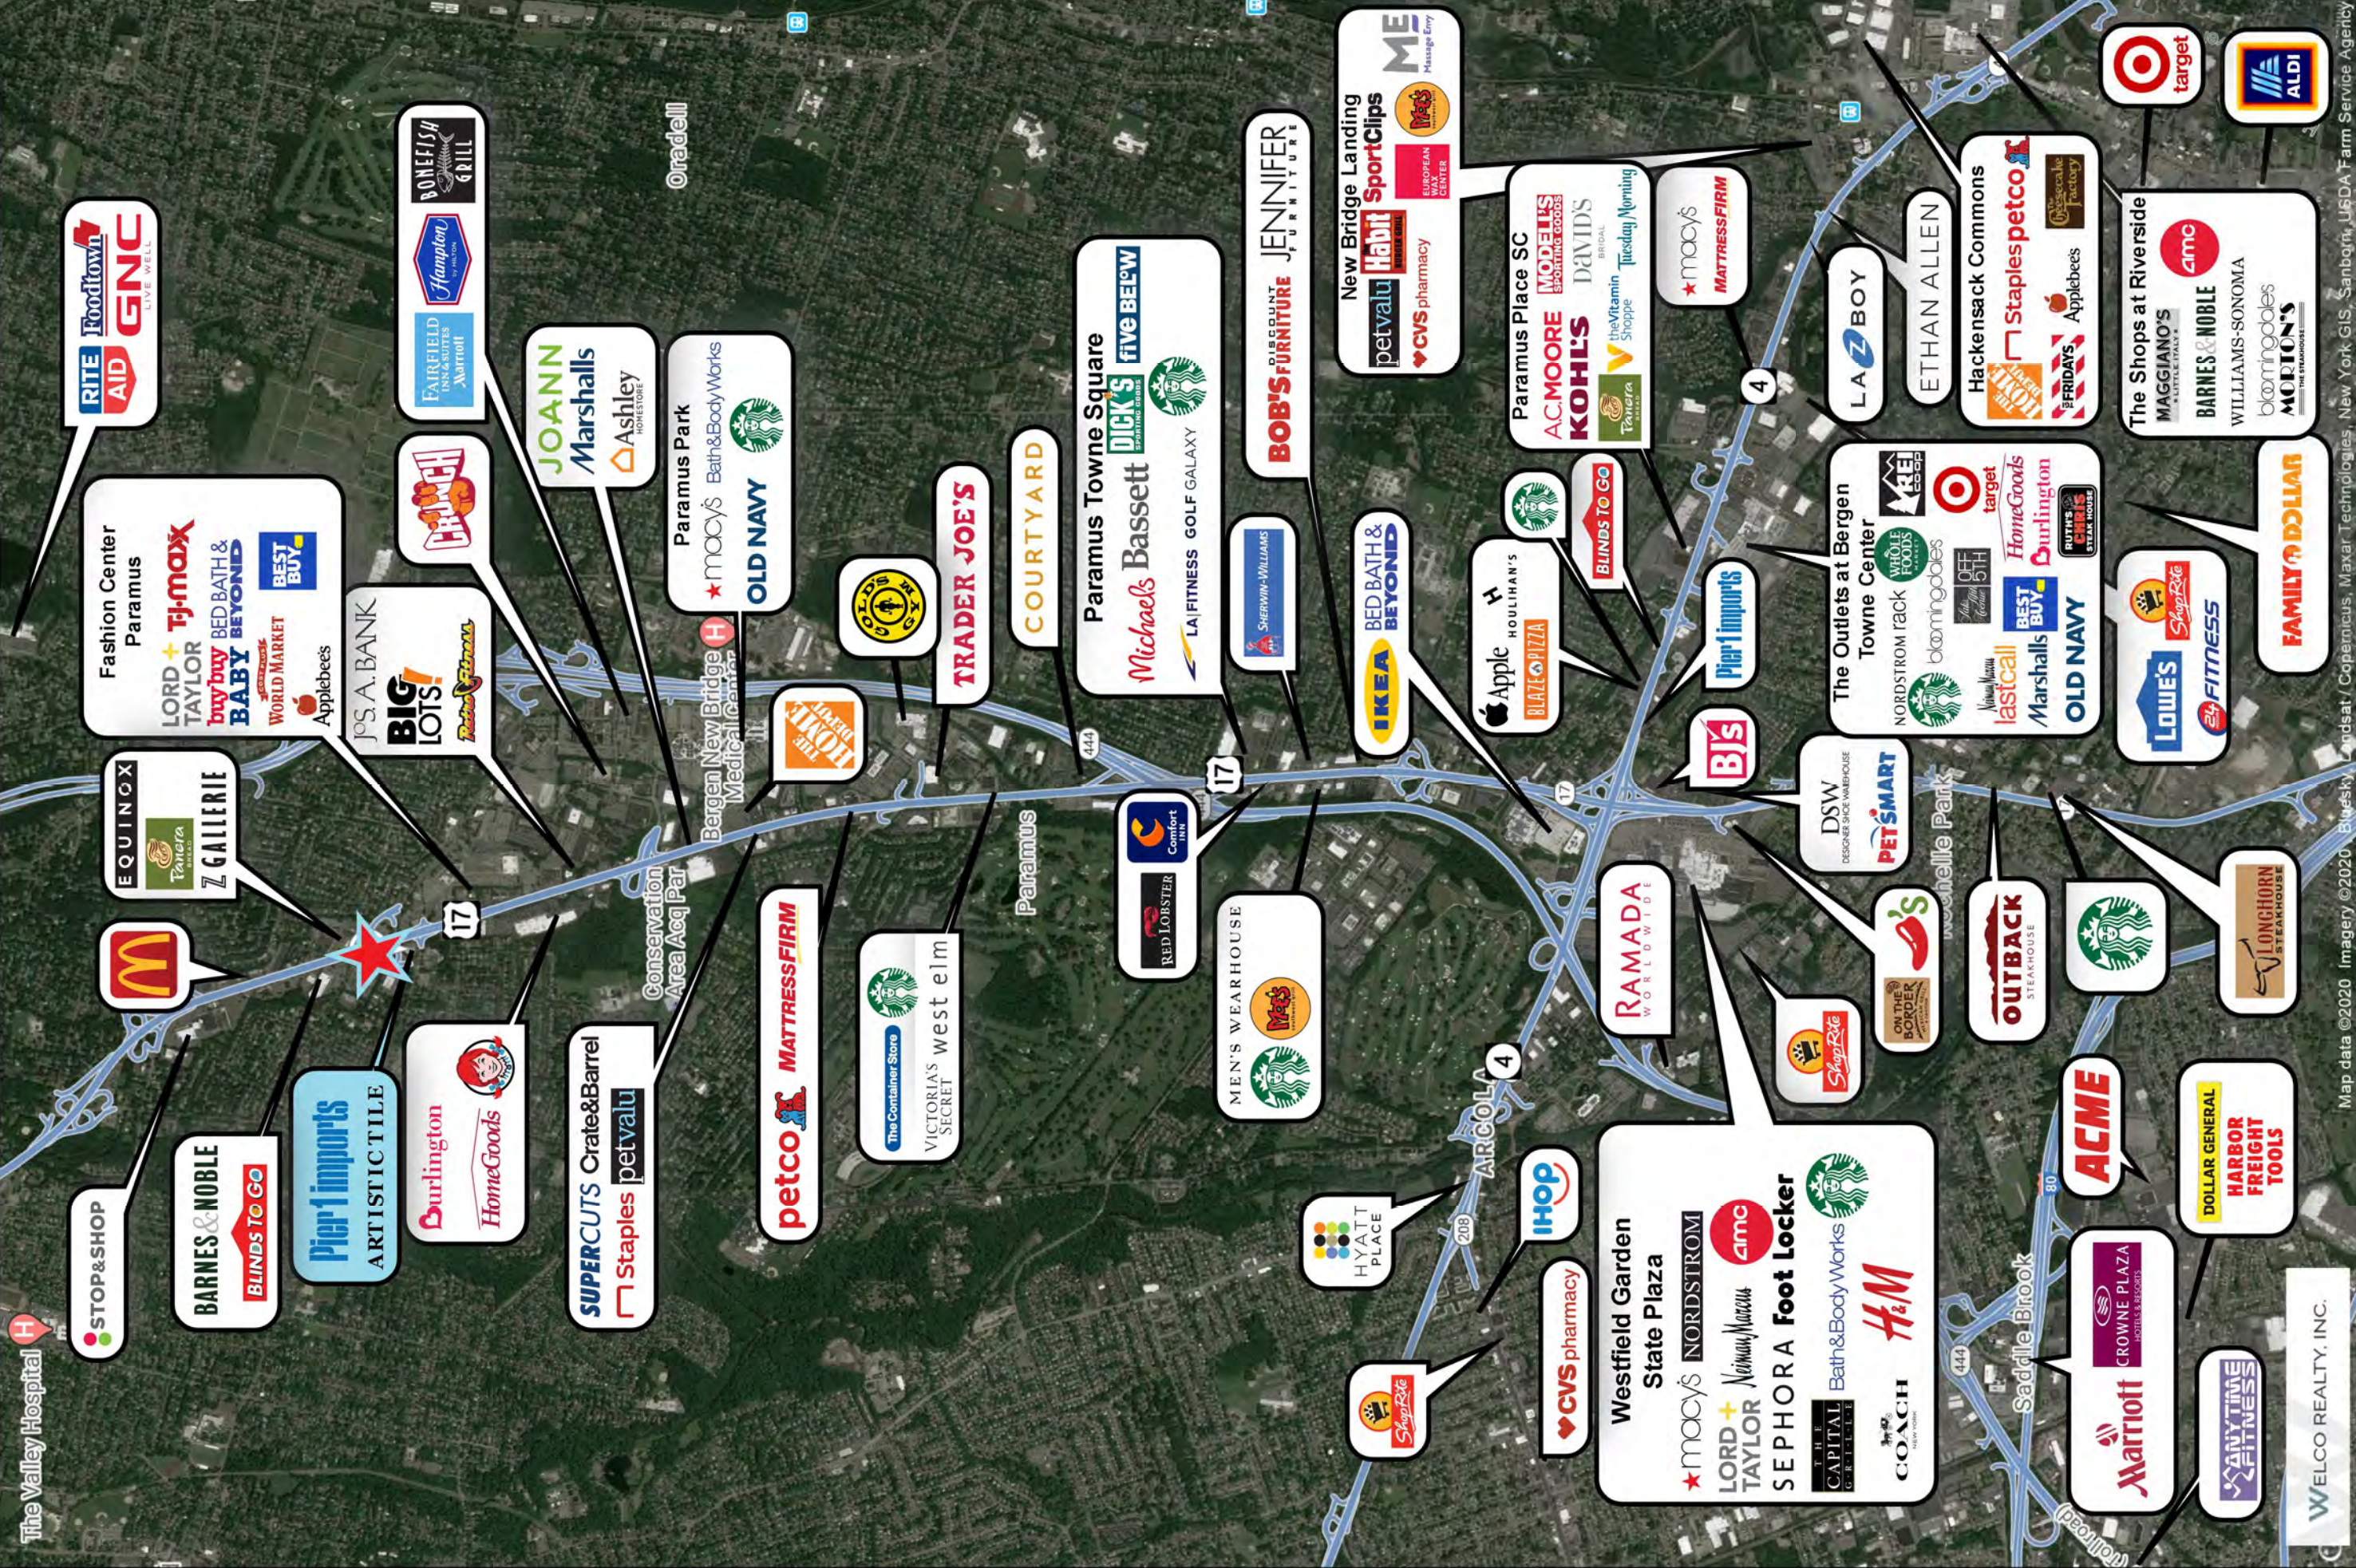

PARAMUS, NEW JERSEY - 723 RT 17 SOUTH - FORMER PIER 1 - UP TO 11,783 S.F.

The Valley Hospital

STOP & SHOP

BARNES & NOBLE
BLINDS TO GO

Pier 1 Imports
ARTISTIC TILE

Burlington
HomeGoods

SUPERCUTS
Crate&Barrel
Staples petvalu

petco
MATTRESS FIRM

The Container Store
VICTORIA'S SECRET
west elm

Paramus

RED LOBSTER
Comfort
MILK

MEN'S WEARHOUSE
M&S

HYATT PLACE

CVS pharmacy
IHOP

Westfield Garden State Plaza
macy's
LORD + TAYLOR
Neiman Marcus
SEPHORA
Foot Locker
Bath & Body Works
H&M
COACH

ShopRite
ON THE BORDER
POPCORN

OUTBACK
STEAKHOUSE

ACME

Marriott
CROWNE PLAZA
HOTELS & RESORTS

DOLLAR GENERAL
HARBOR FREIGHT
TOOLS

WELCO REALTY, INC.

EQUINOX
Z GALLERIE

McDonald's

Fashion Center Paramus
LORD + TAYLOR
TJ-MAXX
buy buy
BED BATH & BABY
BEYOND
WORLD MARKET
Applebees

J.P.S.A. BANK
BIG LOTS!
Retro Fitness

BRUNCH

JOANN
Marshalls
Ashley
HOMESTORE

Paramus Park
macy's Bath & Body Works
OLD NAVY

THE HOME DEPOT

GO LUBS

TRADER JOE'S

COURTYARD

Paramus Towne Square
DICK'S SPORTING GOODS
five BELOW
Michaels
LA FITNESS GOLF GALAXY

SHERWIN-WILLIAMS

MEN'S WEARHOUSE
M&S

IKEA
BED BATH & BEYOND

Apple
HOULIHAN'S
BLAZE PIZZA

BLINDS TO GO

Pier 1 Imports

BJS

DSW
DESIGNER SHOE WAREHOUSE
PET SMART

ShopRite
ON THE BORDER
POPCORN

OUTBACK
STEAKHOUSE

Starbucks

LONGHORN
STEAKHOUSE

RITE AID
Foodtown
GNC
LIVE WELL

FASHION CENTER PARAMUS
LORD + TAYLOR
TJ-MAXX
buy buy
BED BATH & BABY
BEYOND
WORLD MARKET
Applebees

J.P.S.A. BANK
BIG LOTS!
Retro Fitness

BRUNCH

JOANN
Marshalls
Ashley
HOMESTORE

Paramus Park
macy's Bath & Body Works
OLD NAVY

THE HOME DEPOT

GO LUBS

TRADER JOE'S

COURTYARD

Paramus Towne Square
DICK'S SPORTING GOODS
five BELOW
Michaels
LA FITNESS GOLF GALAXY

SHERWIN-WILLIAMS

MEN'S WEARHOUSE
M&S

IKEA
BED BATH & BEYOND

Apple
HOULIHAN'S
BLAZE PIZZA

BLINDS TO GO

Pier 1 Imports

BJS

DSW
DESIGNER SHOE WAREHOUSE
PET SMART

ShopRite
ON THE BORDER
POPCORN

OUTBACK
STEAKHOUSE

Starbucks

LONGHORN
STEAKHOUSE

Fashion Center Paramus
LORD + TAYLOR
TJ-MAXX
buy buy
BED BATH & BABY
BEYOND
WORLD MARKET
Applebees

J.P.S.A. BANK
BIG LOTS!
Retro Fitness

BRUNCH

JOANN
Marshalls
Ashley
HOMESTORE

Paramus Park
macy's Bath & Body Works
OLD NAVY

THE HOME DEPOT

GO LUBS

TRADER JOE'S

COURTYARD

Paramus Towne Square
DICK'S SPORTING GOODS
five BELOW
Michaels
LA FITNESS GOLF GALAXY

SHERWIN-WILLIAMS

MEN'S WEARHOUSE
M&S

IKEA
BED BATH & BEYOND

Apple
HOULIHAN'S
BLAZE PIZZA

BLINDS TO GO

Pier 1 Imports

BJS

DSW
DESIGNER SHOE WAREHOUSE
PET SMART

ShopRite
ON THE BORDER
POPCORN

OUTBACK
STEAKHOUSE

Starbucks

LONGHORN
STEAKHOUSE

EQUINOX
Z GALLERIE

McDonald's

Fashion Center Paramus
LORD + TAYLOR
TJ-MAXX
buy buy
BED BATH & BABY
BEYOND
WORLD MARKET
Applebees

J.P.S.A. BANK
BIG LOTS!
Retro Fitness

BRUNCH

JOANN
Marshalls
Ashley
HOMESTORE

Paramus Park
macy's Bath & Body Works
OLD NAVY

THE HOME DEPOT

GO LUBS

TRADER JOE'S

COURTYARD

Paramus Towne Square
DICK'S SPORTING GOODS
five BELOW
Michaels
LA FITNESS GOLF GALAXY

SHERWIN-WILLIAMS

MEN'S WEARHOUSE
M&S

IKEA
BED BATH & BEYOND