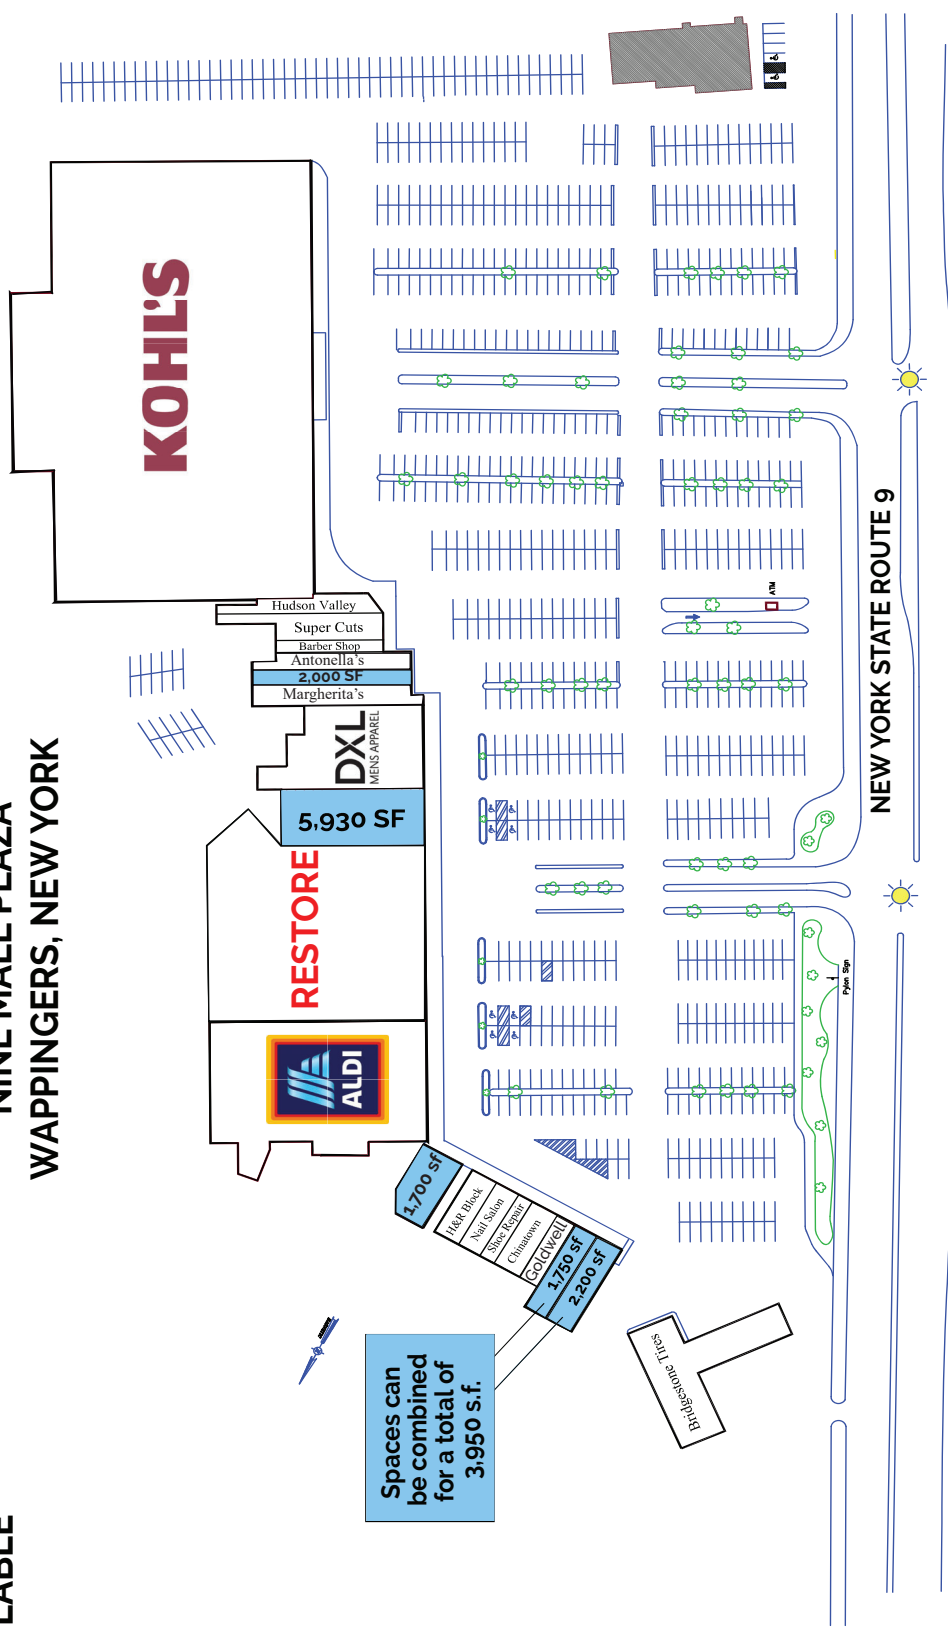

NINE MALL PLAZA
WAPPINGERS, NEW YORK

AVAILABLE

Join Aldi Food Market, Kohl's, DXL, Restore, Supercuts and H & R Block.

Spaces Available: 1,700 s.f. (Former Tuxedo Rentals)
1,750 s.f. / 2,200 s.f. / Can be combined for a total of 3,950 s.f.
5,930 s.f.

Hudson Plaza

- DOLLAR TREE
- Price Chopper
- Rainbow

Starbucks

Oakwood Commons

- CVS pharmacy
- Red Robin

golden CORRAL

TEXAS

- Advance Auto Parts

South Road Square

- LOWIE'S
- DOLLAR TREE
- AutoZone
- petco

Shoppes at South Hills

- ShopRite
- HOBBY LOBBY
- BOB'S BURGERS
- BOB'S FURNITURE
- orange theory
- Burlington
- Ashley HOMESTORE

SHERWIN-WILLIAMS

Post Road Plaza

- Michaels
- STOP & SHOP
- PETSMART
- Staples
- BARNES & NOBLE
- IHOP
- ULTA
- HARBOR FREIGHT TOOLS

RITE AID

BRUNCH

RED LOBSTER

BONEFISH GRILL

Walgreens

- MEN'S WEARHOUSE
- SALLY BEAUTY
- TANGERA BREAD
- BED BATH & BEYOND