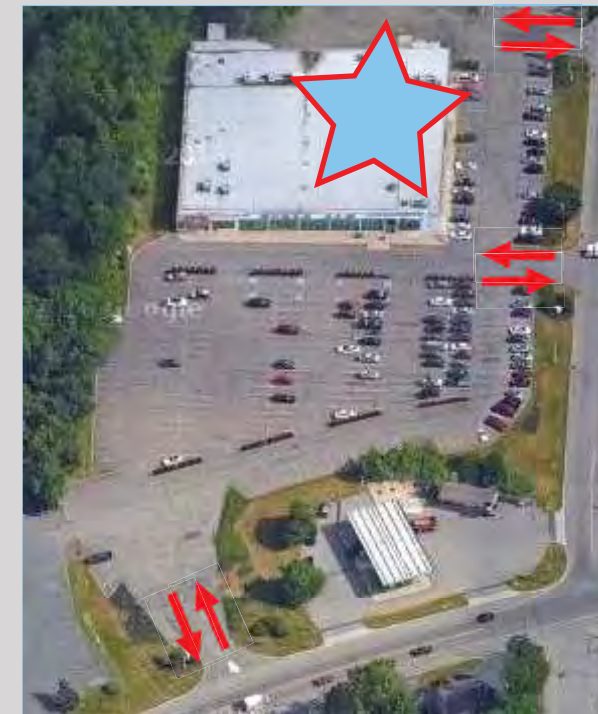

ROCKAWAY, NEW JERSEY

279 Route 46 West

Freestanding 28,586 s.f. - Divisible

Available: Freestanding former World Gym

28,586 s.f. - DIVISIBLE

Neighboring Retailers:

Dollar General, Aarons, Retro Fitness, True Value, Aldi, Napa Auto Parts, McDonald's, Walgreens, Advanced Auto Parts, Dunkin, CVS, Auto Zone, Applebee's, 7-Eleven, Dollar Tree, ShopRite, TJMaxx, HomeGoods

Pylon signage available

Rockaway, NJ - 279 Rt. 46 West

Freestanding Building
Former World Gym
Available: 28,586 s.f.

Rockaway Townsquare

Michaels PET SMART Apple LORD + TAYLOR
 H&M VICTORIA'S SECRET MEN'S WEARHOUSE
 DICK'S SPORTING GOODS Starbucks JCPenney macy's
 sears SEPHORA
 Target Bath & Body Works amc FAMOUS footwear
 GNC LIVE WELL
 WHITEHOUSE BLACK MARKET FOREVER 21 Pier 1 imports
 CVS pharmacy Hilton Garden Inn MODEL'S SPORTING GOODS
 The Cheesecake Factory buy buy BABY sleep number Orangetheory FITNESS