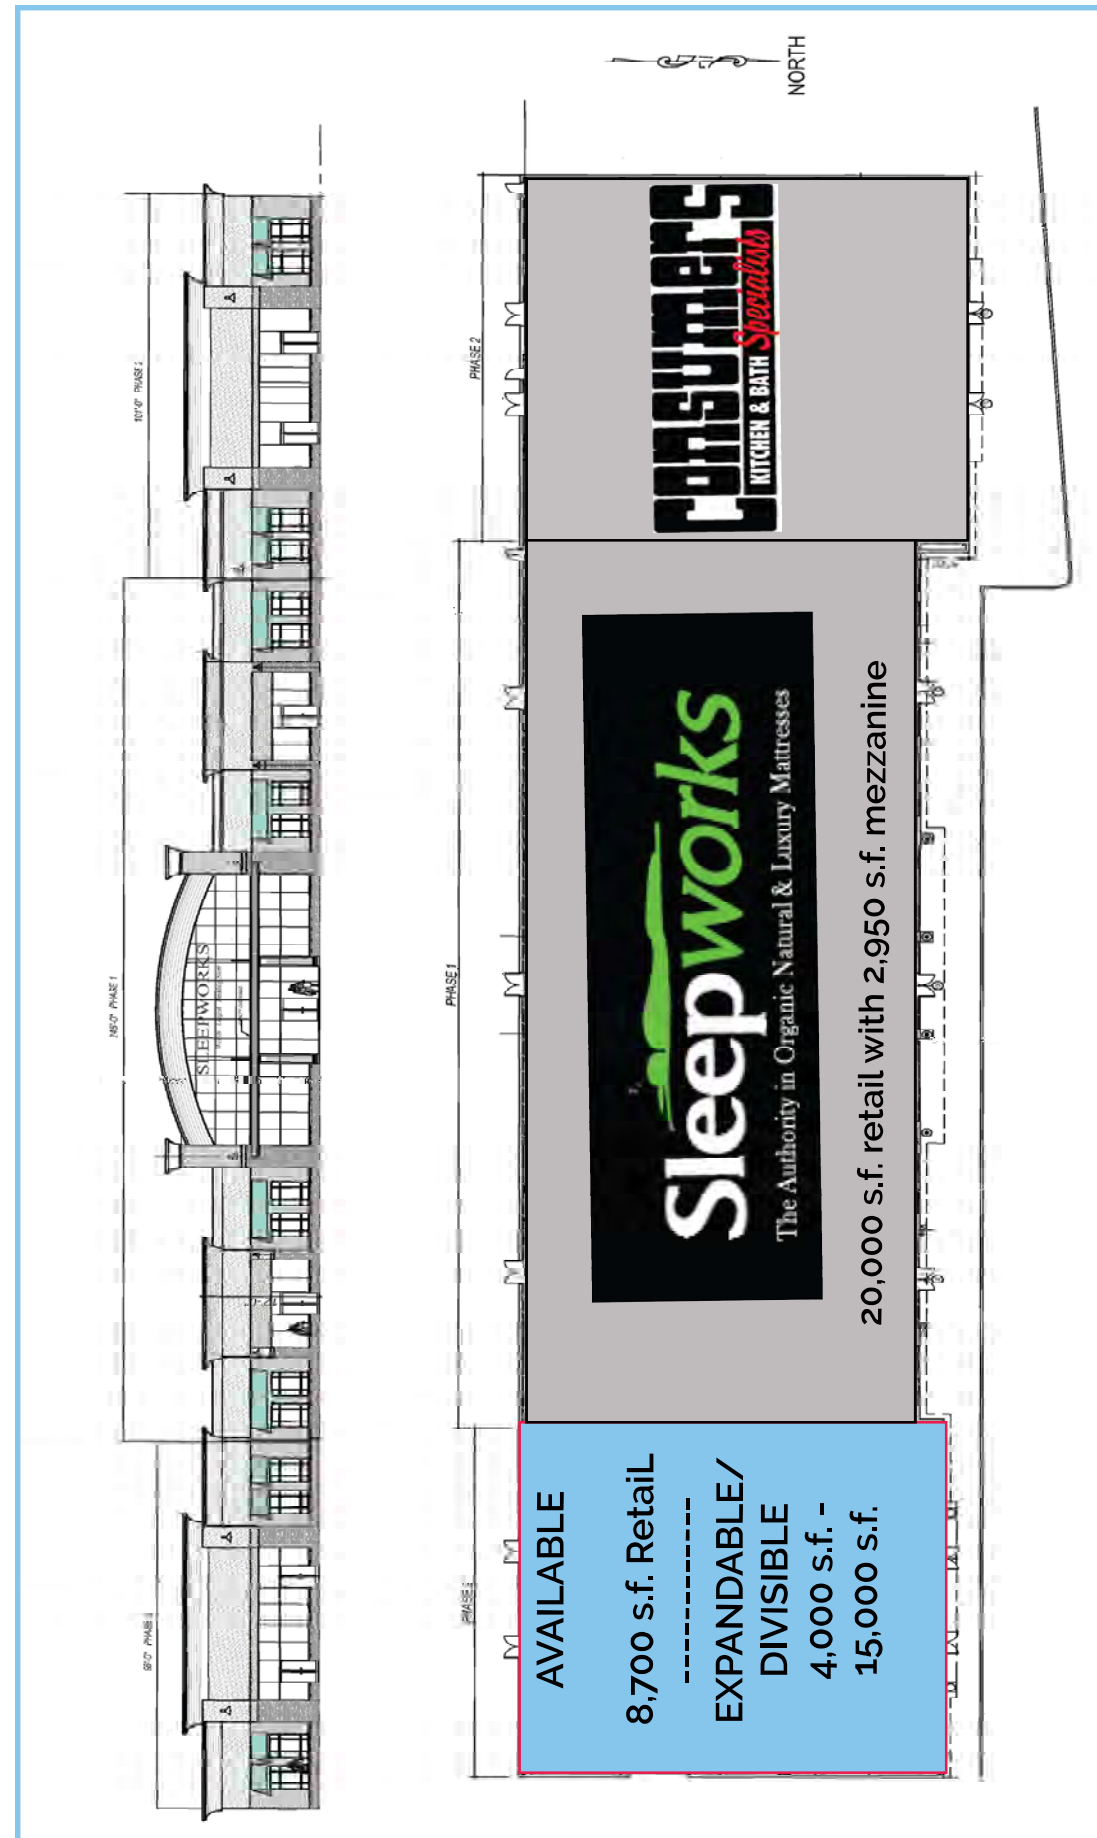

EAST PATCHOGUE, NEW YORK

122 Sunrise Hwy S Service Road

TOTAL SQUARE FOOTAGE: 40,950 S.F.

Can sub-divide from as small as 4,000 s.f.

Parking for potentially 215 cars

EAST PATCHOGUE, NY

122 Sunrise Hwy S Service Road

4,000 s.f. - 15,000 s.f.

AVAILABLE: 4,000 s.f. up to 15,000 s.f.

JOIN NEW SLEEPWORKS SUPERSTORE & CONSUMERS KITCHEN & BATH.

SEEKING OTHER HOME RELATED RETAILERS.

- Average ceiling height 18' to over 20' clear
- High visibility
- Potentially up to 215 parking spaces
- Can sub-divide from as small as 4,000 s.f.