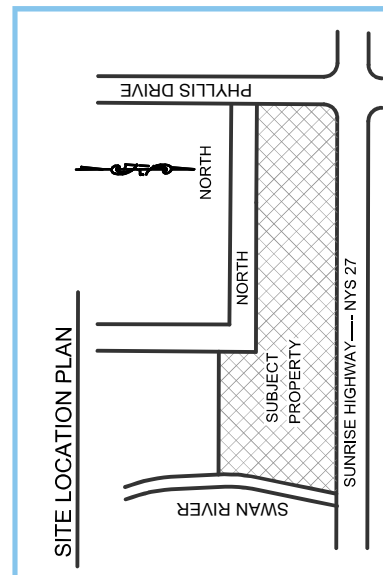

EAST PATCHOGUE, NEW YORK

122 Sunrise Hwy S Service Road

TOTAL SQUARE FOOTAGE: 40,950 S.F.

Can sub-divide from as small as 4,000 s.f.

Parking for potentially 215 cars

EAST PATCHOGUE, NY

122 Sunrise Hwy S Service Road

4,000 s.f. - 15,000 s.f.

AVAILABLE: 4,000 s.f. up to 15,000 s.f.

JOIN NEW SLEEPWORKS SUPERSTORE & CONSUMERS KITCHEN & BATH.

SEEKING OTHER HOME RELATED RETAILERS.

- Average ceiling height 18' to over 20' clear
- High visibility
- Potentially up to 215 parking spaces
- Can sub-divide from as small as 4,000 s.f.