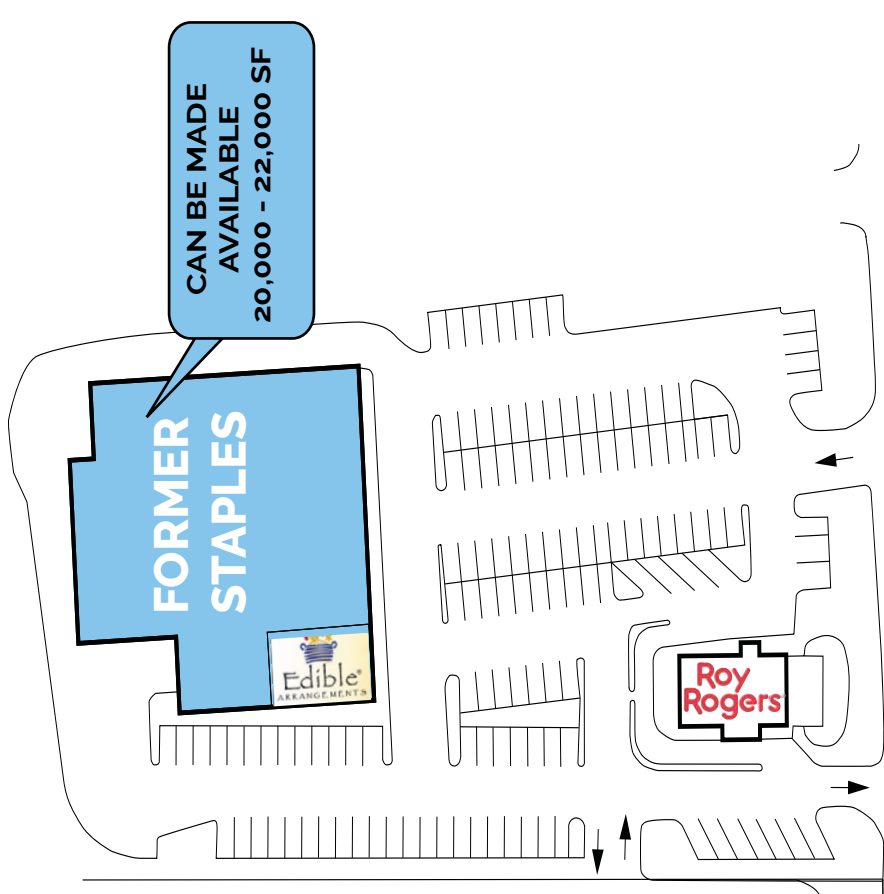

Franklin, New Jersey - Staples Shopping Center, Route 23 & Franklin Avenue

Join other major retailers on Route 23 such as:

Wal-Mart, Rag Shop, Harmon Discount, Mandee, Hallmark, ShopRite, Weis Supermarket, Quick Chek, McDonald's, Burger King, Wendy's & Dunkin Donuts

Located less than one mile from Wal-Mart on the North side of Route 23.

Franklin, New Jersey

70 Route 23 Former Staples - Up to 22,000 s.f.

Available:

Up to 22,000 s.f. can be made available.
Former Staples & Edible Arrangements.

Adjoining Tenants:
Anytime Fitness, Dollar Tree, Harmon Discount, Sleepy's, Edible Arrangements, Mandee & Roy Rogers.

Daily Traffic Count:

North: 33,248 AADT
South: 24,099 AADT

Demographics	5 miles	10 miles
Population	26,523	109,319
Households	9,756	39,582
Average HH Income	\$104,127	\$102,729
Median Age	40.8	41.0

NOT INCLUDED

EXISTING SIGNAL

CROSS EASEMENT

THIS PARCEL NOT INCLUDED

NEW JERSEY STATE HIGHWAY NO. 23

FRANKLIN AVE

11019