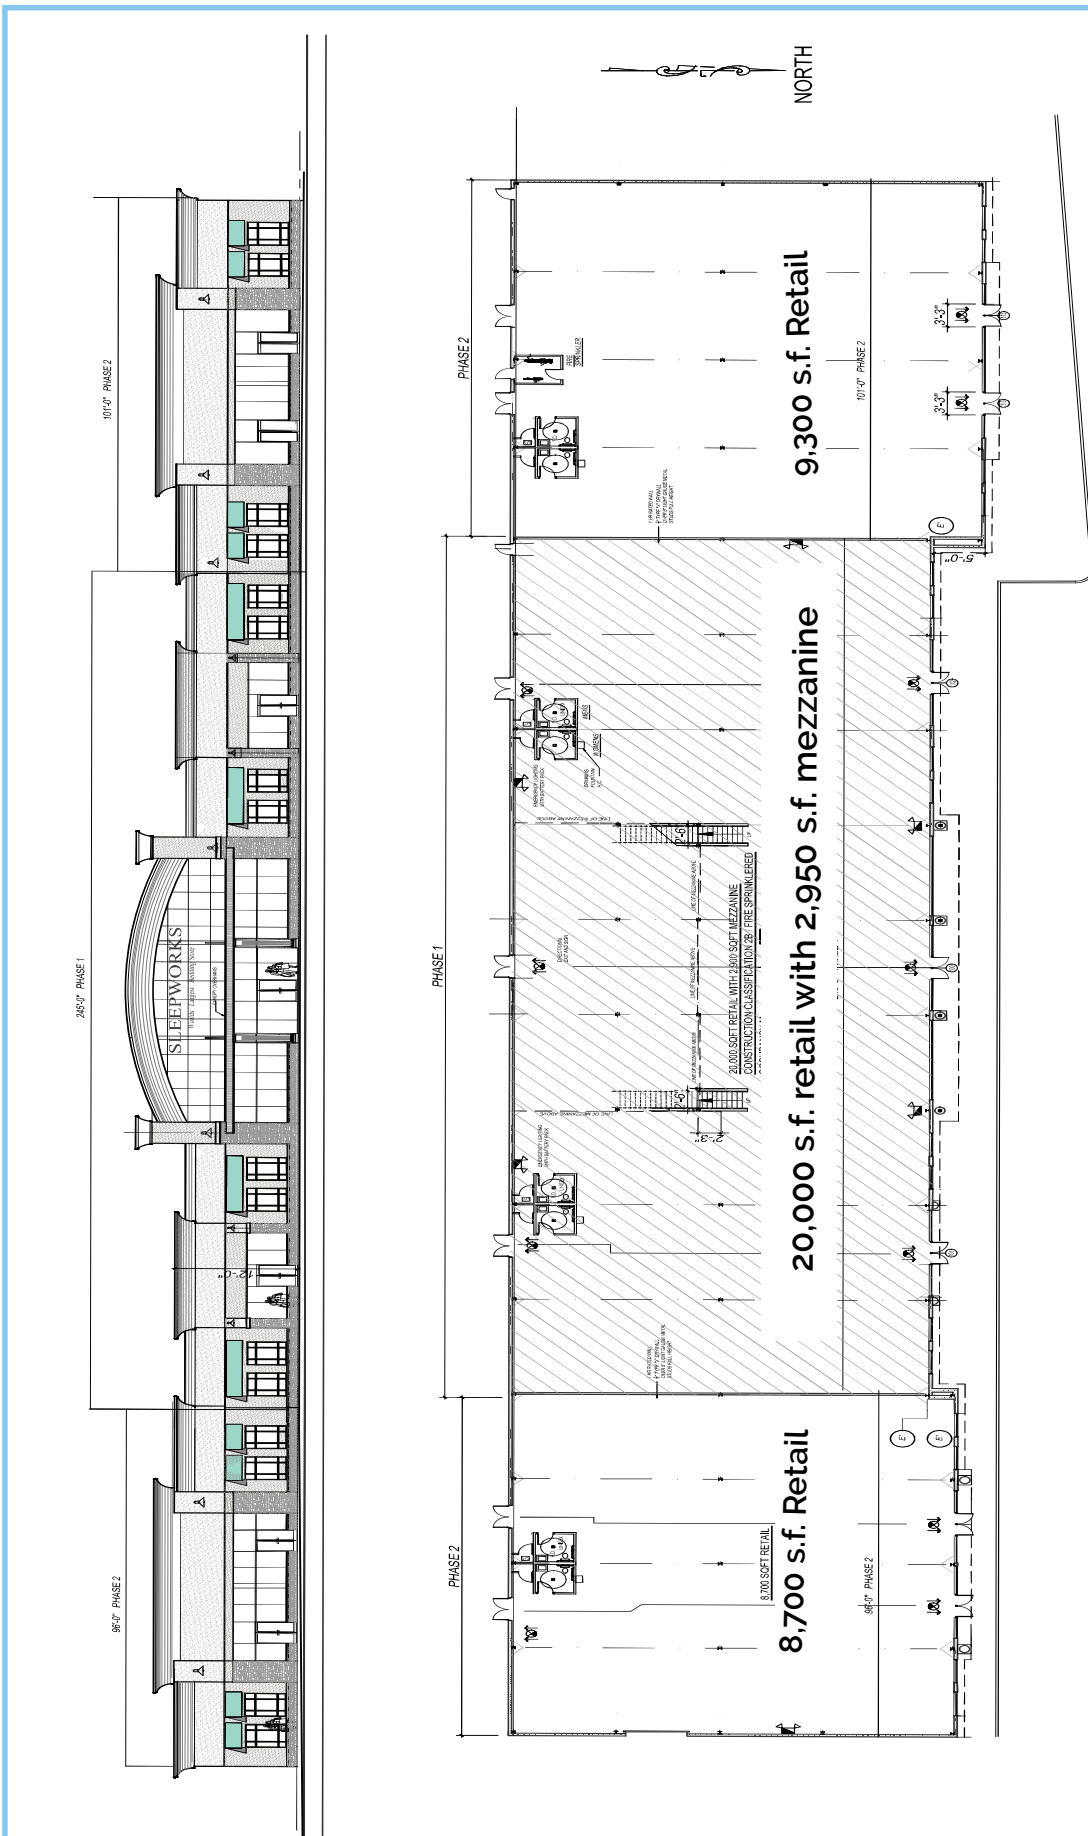

EAST PATCHOGUE, NEW YORK

122 Sunrise Hwy S Service Road

EAST PATCHOGUE, NY

122 Sunrise Hwy S Service Road

FOR SALE AND/OR LEASE - 4,500 s.f. - 40,950 s.f.

TOTAL SQUARE FOOTAGE: 40,950 S.F.

Can sub-divide from as small as 4,500 s.f.

Parking for potentially 215 cars

FOR SALE AND/OR LEASE: 5.9 acres

- New construction - 95% complete.
- Average ceiling height 18' to over 20' clear
- High visibility
- Potentially up to 215 parking spaces
- Can sub-divide from as small as 4,500 s.f.