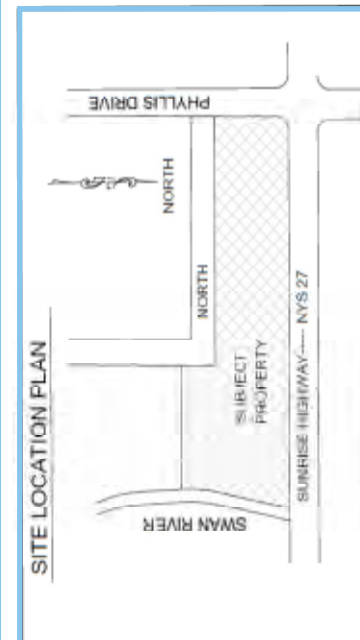

EAST PATCHOGUE, NEW YORK

122 Sunrise Hwy S Service Road

EAST PATCHOGUE, NY

122 Sunrise Hwy S Service Road

FOR SALE AND/OR LEASE - 4,500 s.f. - 40,950 s.f.

TOTAL SQUARE FOOTAGE: 40,950 S.F.

Can sub-divide from as small as 4,500 s.f.

Parking for potentially 215 cars

FOR SALE AND/OR LEASE: 5.9 acres

- New construction - 95% complete.
- Average ceiling height 18' to over 20' clear
- High visibility
- Potentially up to 215 parking spaces
- Can sub-divide from as small as 4,500 s.f.