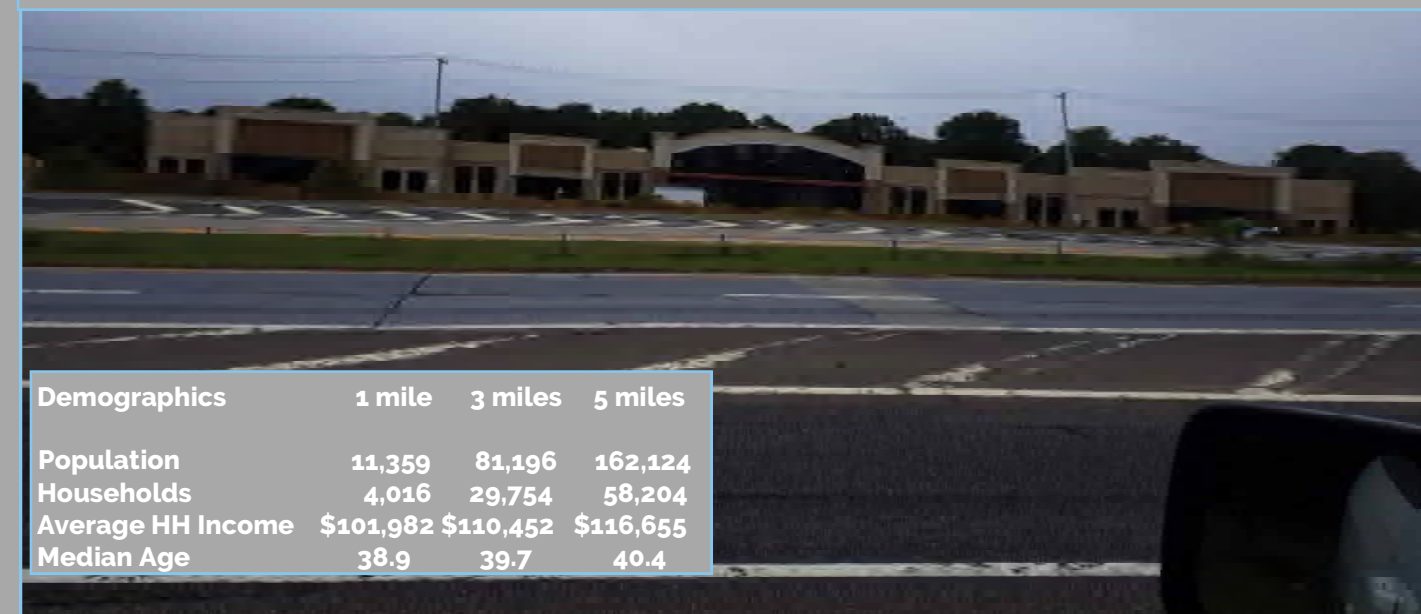

EAST PATCHOGUE, NEW YORK

122 Sunrise Hwy S Service Road

EAST PATCHOGUE, NY

122 Sunrise Hwy S Service Road

FOR SALE AND/OR LEASE - 4,500 s.f. - 40,950 s.f.

TOTAL SQUARE FOOTAGE: 40,950 S.F.

Can sub-divide from as small as 4,500 s.f.

Parking for potentially 215 cars

FOR SALE AND/OR LEASE: 5.9 acres

- New construction - 95% complete.
- Average ceiling height 18' to over 20' clear
- High visibility
- Potentially up to 215 parking spaces
- Can sub-divide from as small as 4,500 s.f.

Traffic Count: 99,000 cars daily on Sunrise Highway (Rt. 27)

LEASE: Up to 38,000 s.f. ground floor (divisible) with 2,950 s.f. mezzanine.
TOTAL = 40,950 S.F.

Demographics	1 mile	3 miles	5 miles
Population	11,359	81,196	162,124
Households	4,016	29,754	58,204
Average HH Income	\$101,982	\$110,452	\$116,655
Median Age	38.9	39.7	40.4