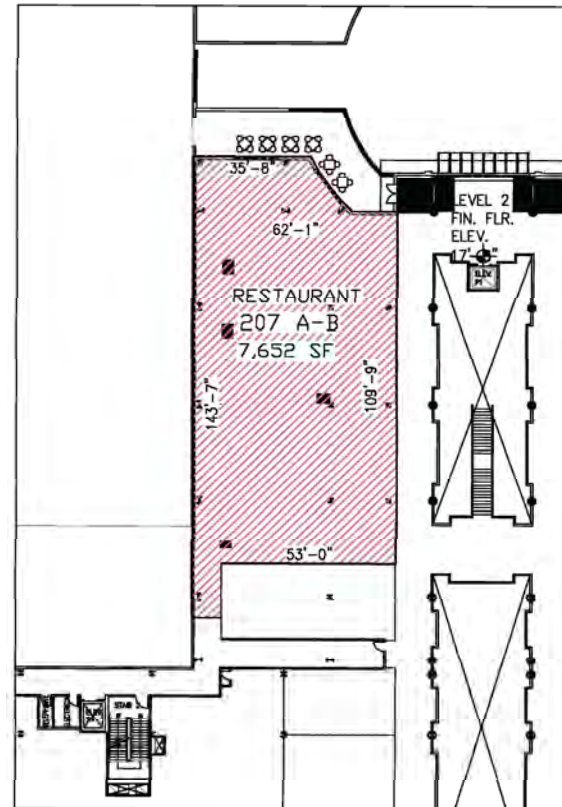

EQUIPMENT & VENTILATION INCLUDED.

Available: Former Joe's Crab Shack - 7,652 s.f. FULLY EQUIPPED KITCHEN

Co-Tenants: JCPenney, Macy's, H & M, Michael Kors, XSport Fitness, Billy Beez, Foot Locker, Famous Footwear, Forever 21, Outback Steakhouse, Ulta, Express, Victoria's Secret, Old Navy & Olive Garden

This is one of New York City's largest most successful shopping center with over one million s.f.

BP

The Mall at Bay Plaza

BP

The Mall at Bay Plaza

BP

The Mall at Bay Plaza

W