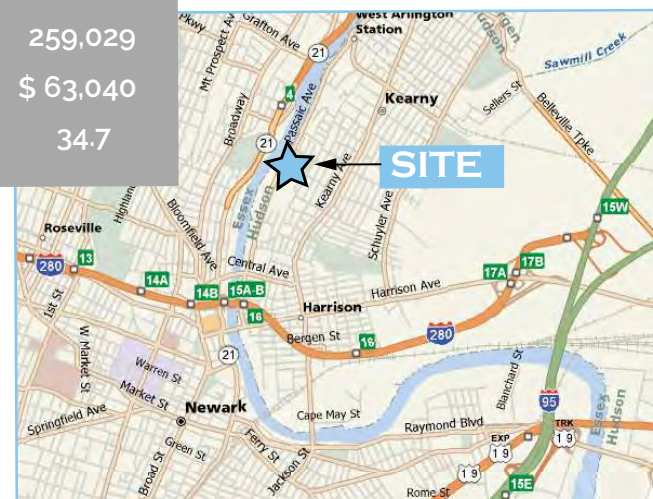

Kearny, New Jersey ShopRite Shopping Center 90 Passaic Avenue

Adjacent to Kearny Plaza Shopping Center featuring national retailers such as KMart, Modell's, BJ's, Avenue, Dress Barn, PetSmart, Dollar Tree /Deal\$, Ten Spot, Five Below, Chipotle, Carter's, OshKosh & Radio Shack.

Available: 2,150 s.f. end cap location

Demographics	2 mile	3 miles	5 miles
Population	166,459	334,217	686,659
Number of HH	56,105	122,349	259,029
Average HH Income	\$ 51,241	\$ 53,988	\$ 63,040
Median Age	32.9	33.9	34.7

KEARNY, NEW JERSEY SHOPRITE SHOPPING CENTER 90 Passaic Avenue

Join ShopRite - 2,150 s.f. End Cap
Adjacent to Kearny Plaza Shopping Center

Exceptional Retail Opportunity

AVAILABLE
2,150 s.f.

Kearny, New Jersey ShopRite Center - 90 Passaic Avenue

ShopRite Center adjacent to new BJ's, Kmart, Modell's, PetSmart, Carter's, Oshkosh, Five Below, Dress Barn, Ten Spot, MedExpress, The Avenue, Radio Shack & Dollar Tree / Deal\$