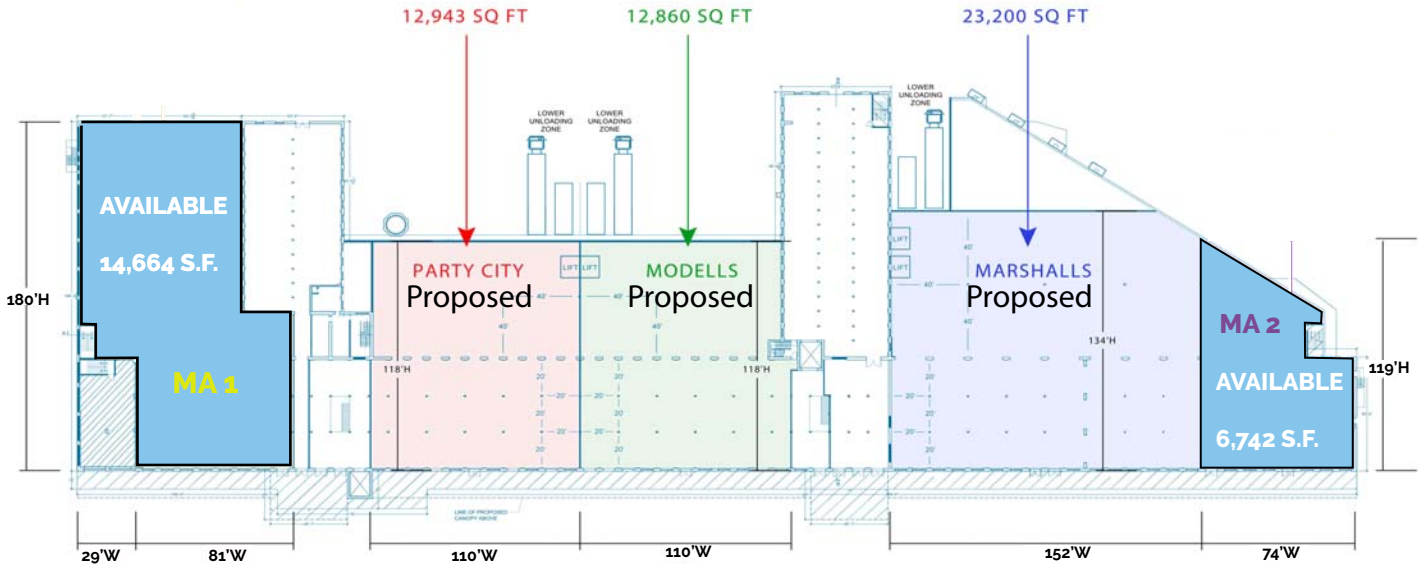

Passaic, New Jersey

Contempo Plaza - 220 Passaic St.

UP TO 14,664 S.F. AVAILABLE!

Demographics	1 mile	3 miles	5 miles
Population	65,252	277,581	618,972
Households	20,178	101,759	228,273
Average HH Income	\$ 51,896	\$ 69,276	\$ 75,140
Median Age	29.2	35.6	36.4

Passaic, New Jersey - Contempo Plaza

Spaces available: 6,742 s.f. & 14,664 s.f.

MA1 - 14,664 SQ FT
 MODELLS - 12,860 SQ FT
 MA2 - 6,742 SQ FT
PARTY CITY - 12,943 SQ FT
 MARSHALLS - 23,200 SQ FT