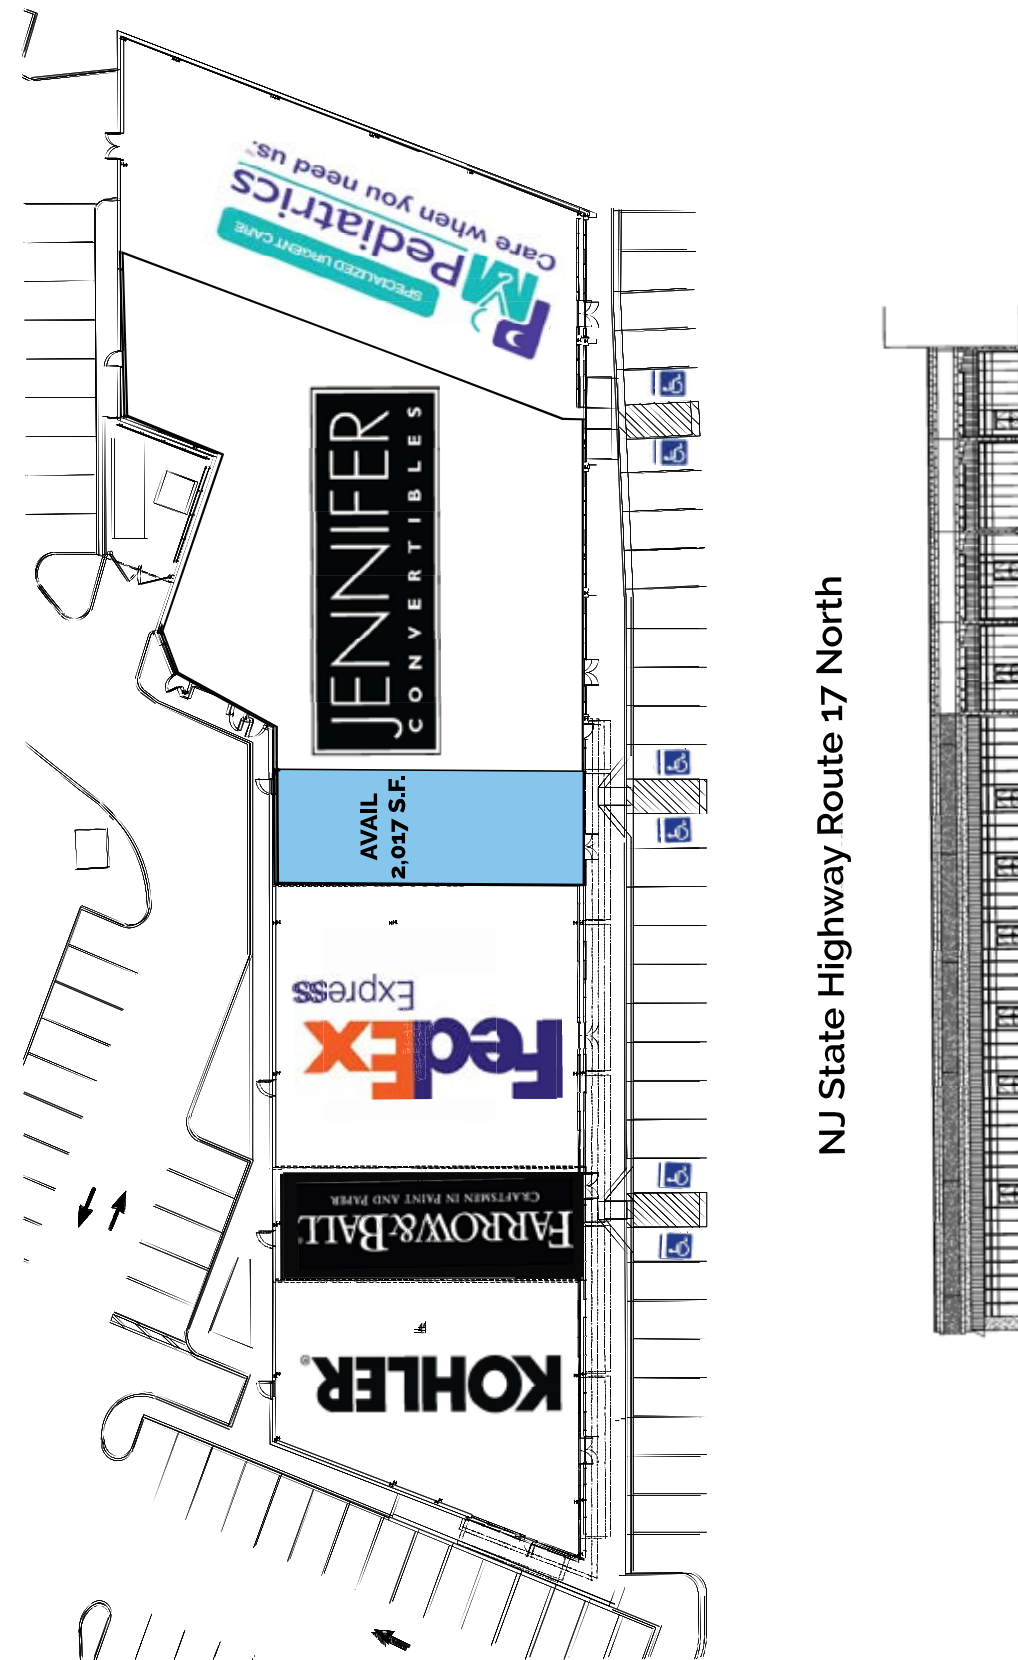

Paramus, New Jersey
160 State Route 17

PARAMUS, NEW JERSEY
160 State Route 17
The Shops at 17 North

Available: Up to 2,017 s.f.
155 Parking Spaces

Overall View

- Available:** 2,017 s.f. available next to Jennifer Convertibles.
- Great Access:** Situated on Rt. 17 retail corridor.
- Parking:** Excellent on site parking. 155 parking spaces
- Tenants:** Join PM Pediatrics, Kohler's Showroom, Farrow & Ball, FedEx and Jennifer Convertibles.

Corner View

Demographics	1 mile	3 miles	5 miles
Population	15,554	189,826	621,523
Households	5,830	72,449	216,604
Average HH Income	\$117,560	\$101,720	\$ 97,173
Median Age	42.7	39.9	37.7

Route 17 & Route 4
2,017 s.f. Available