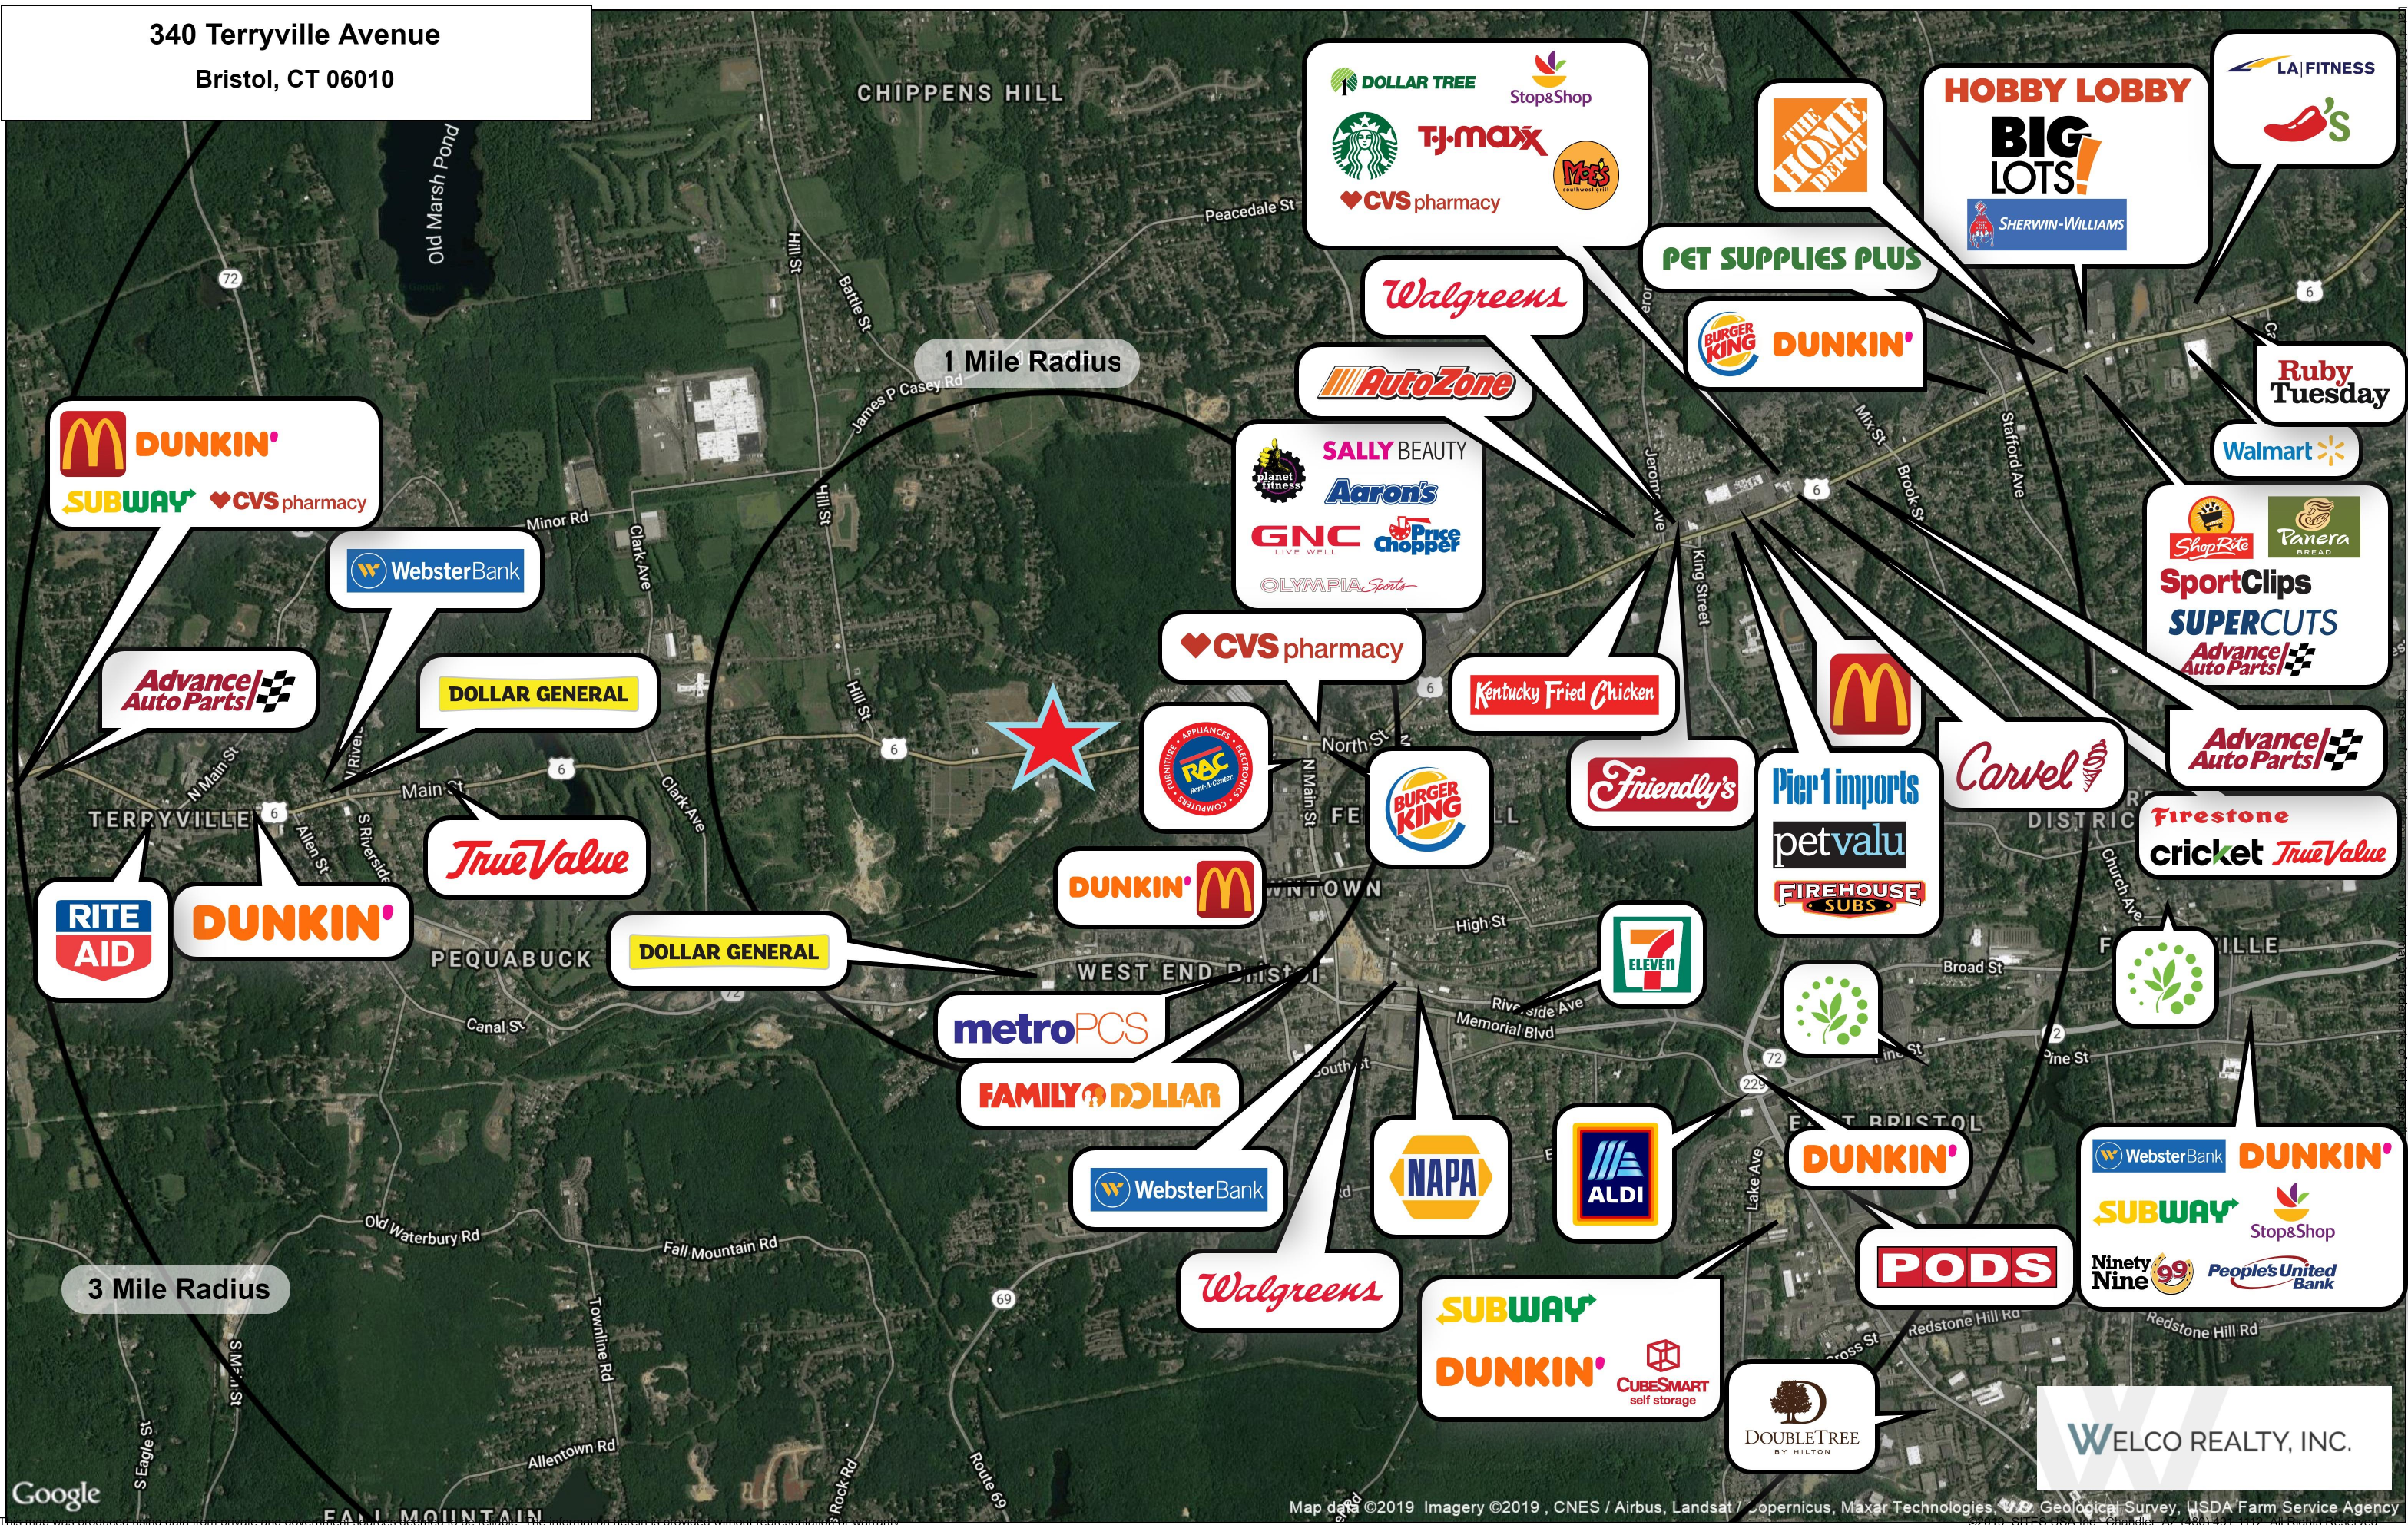

340 Terryville Avenue  
Bristol, CT 06010

1 Mile Radius

3 Mile Radius

WELCO REALTY, INC.