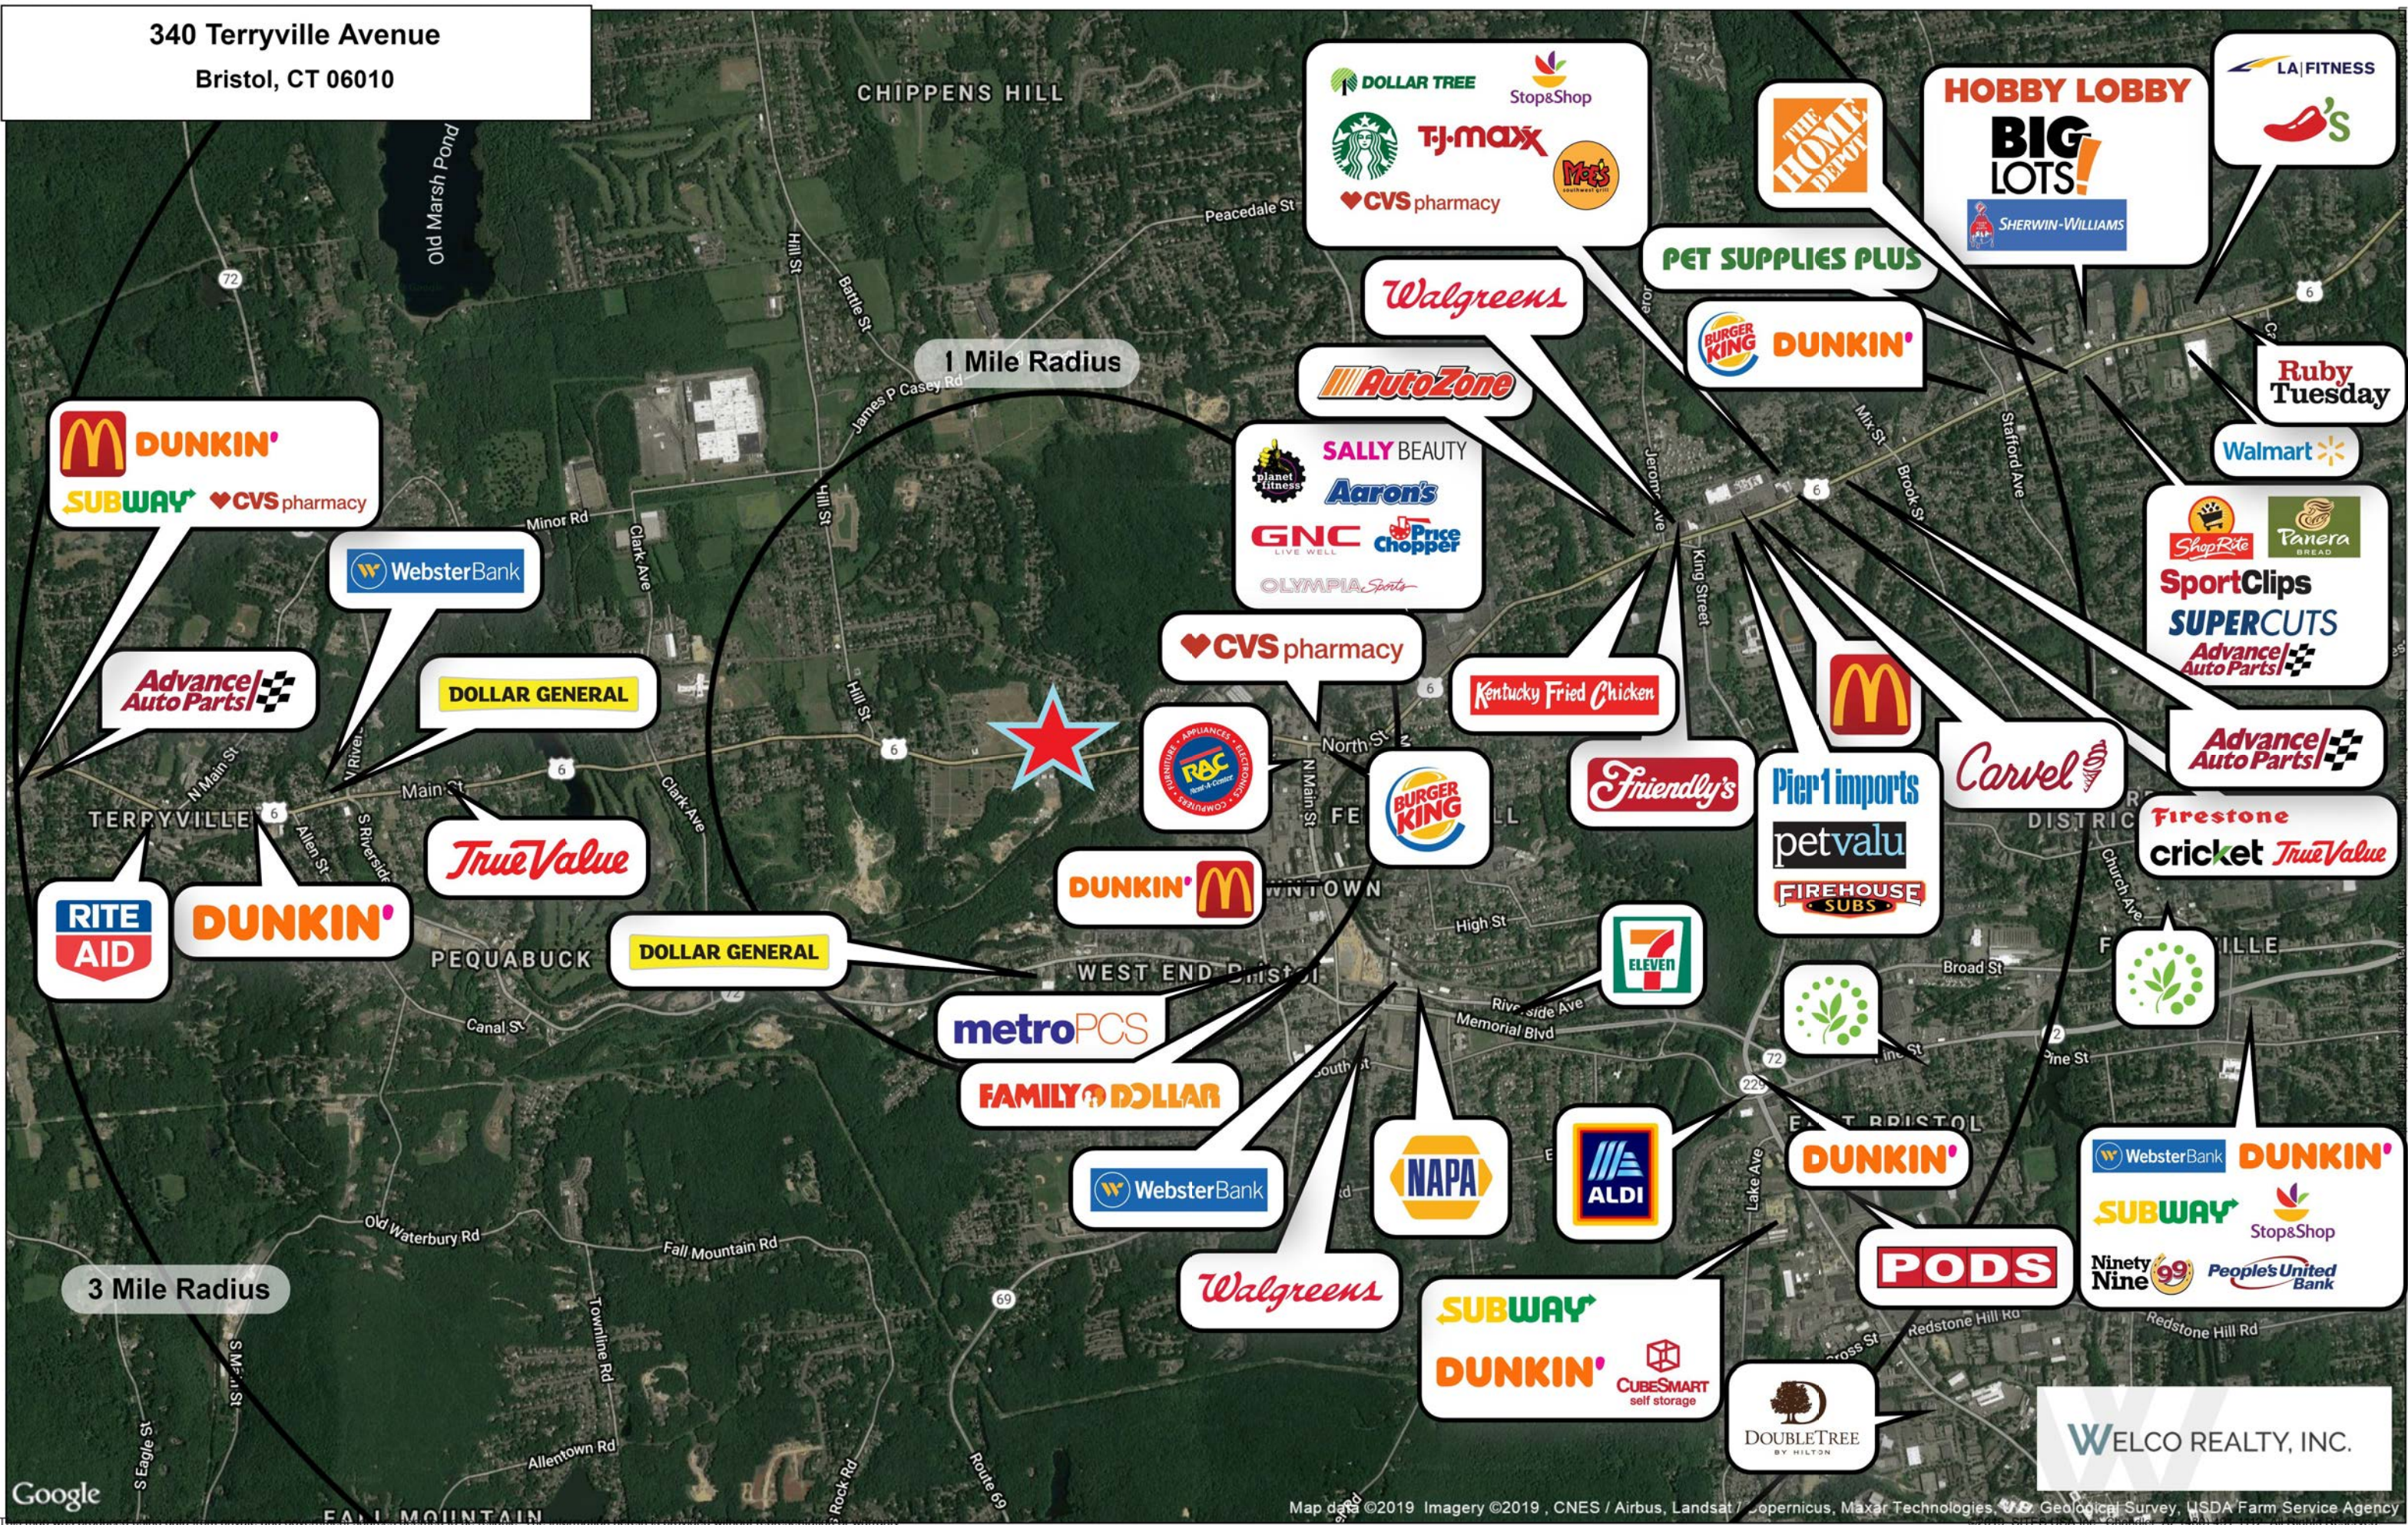

340 Terryville Avenue
Bristol, CT 06010

1 Mile Radius

3 Mile Radius

WELCO REALTY, INC.