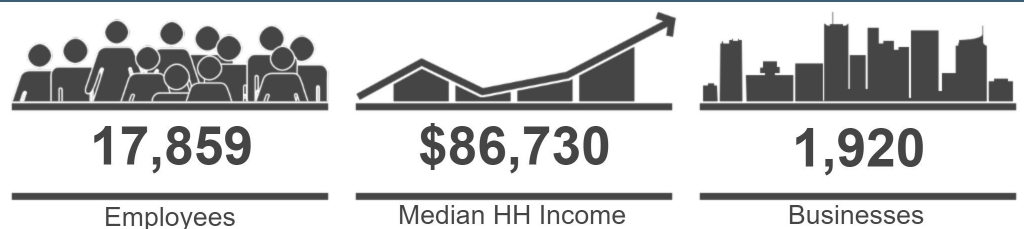

5 Mile Information