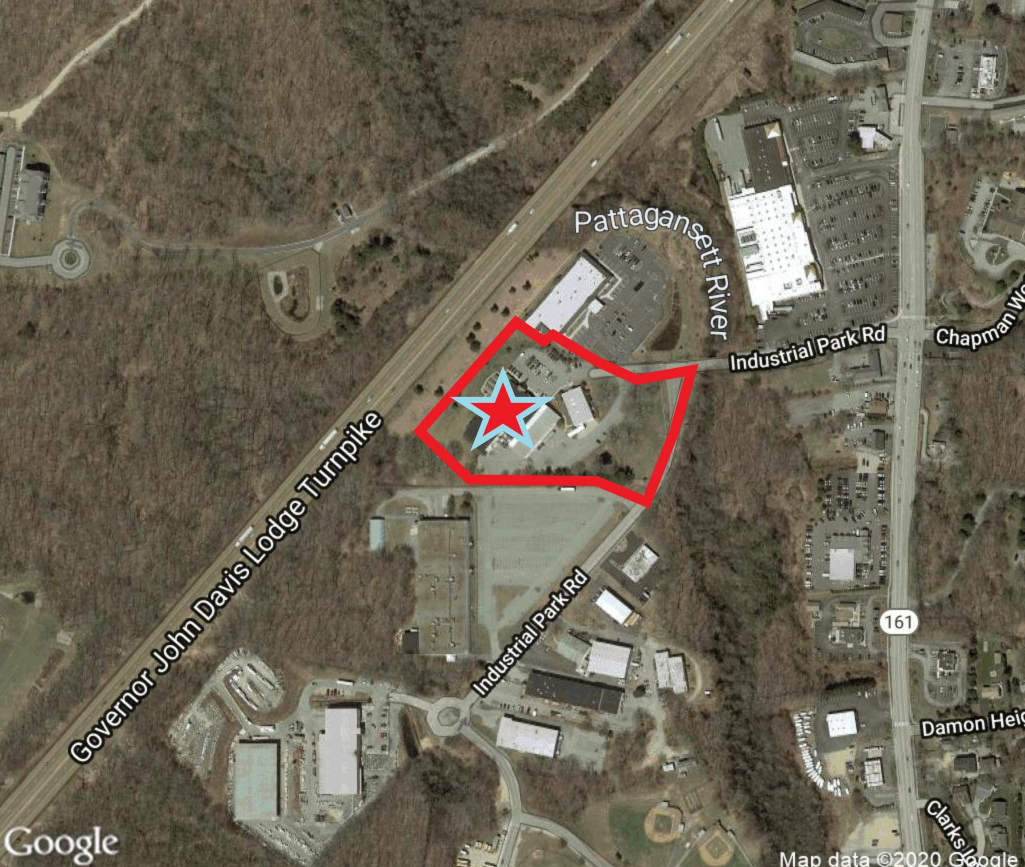

# 15 Industrial Park Rd, East Lyme, Niantic, CT

## Aerial View

Demographics	3 mi radius	5 mi radius	7 mi radius
Population	18,772	36,999	75,198
Households	7,921	15,858	31,707
Population Median Age	47.6	47.7	43.0
5 Yr Pop Growth (Total%)	-2.7%	-2.7%	-1.6%

## 5 Mile Information