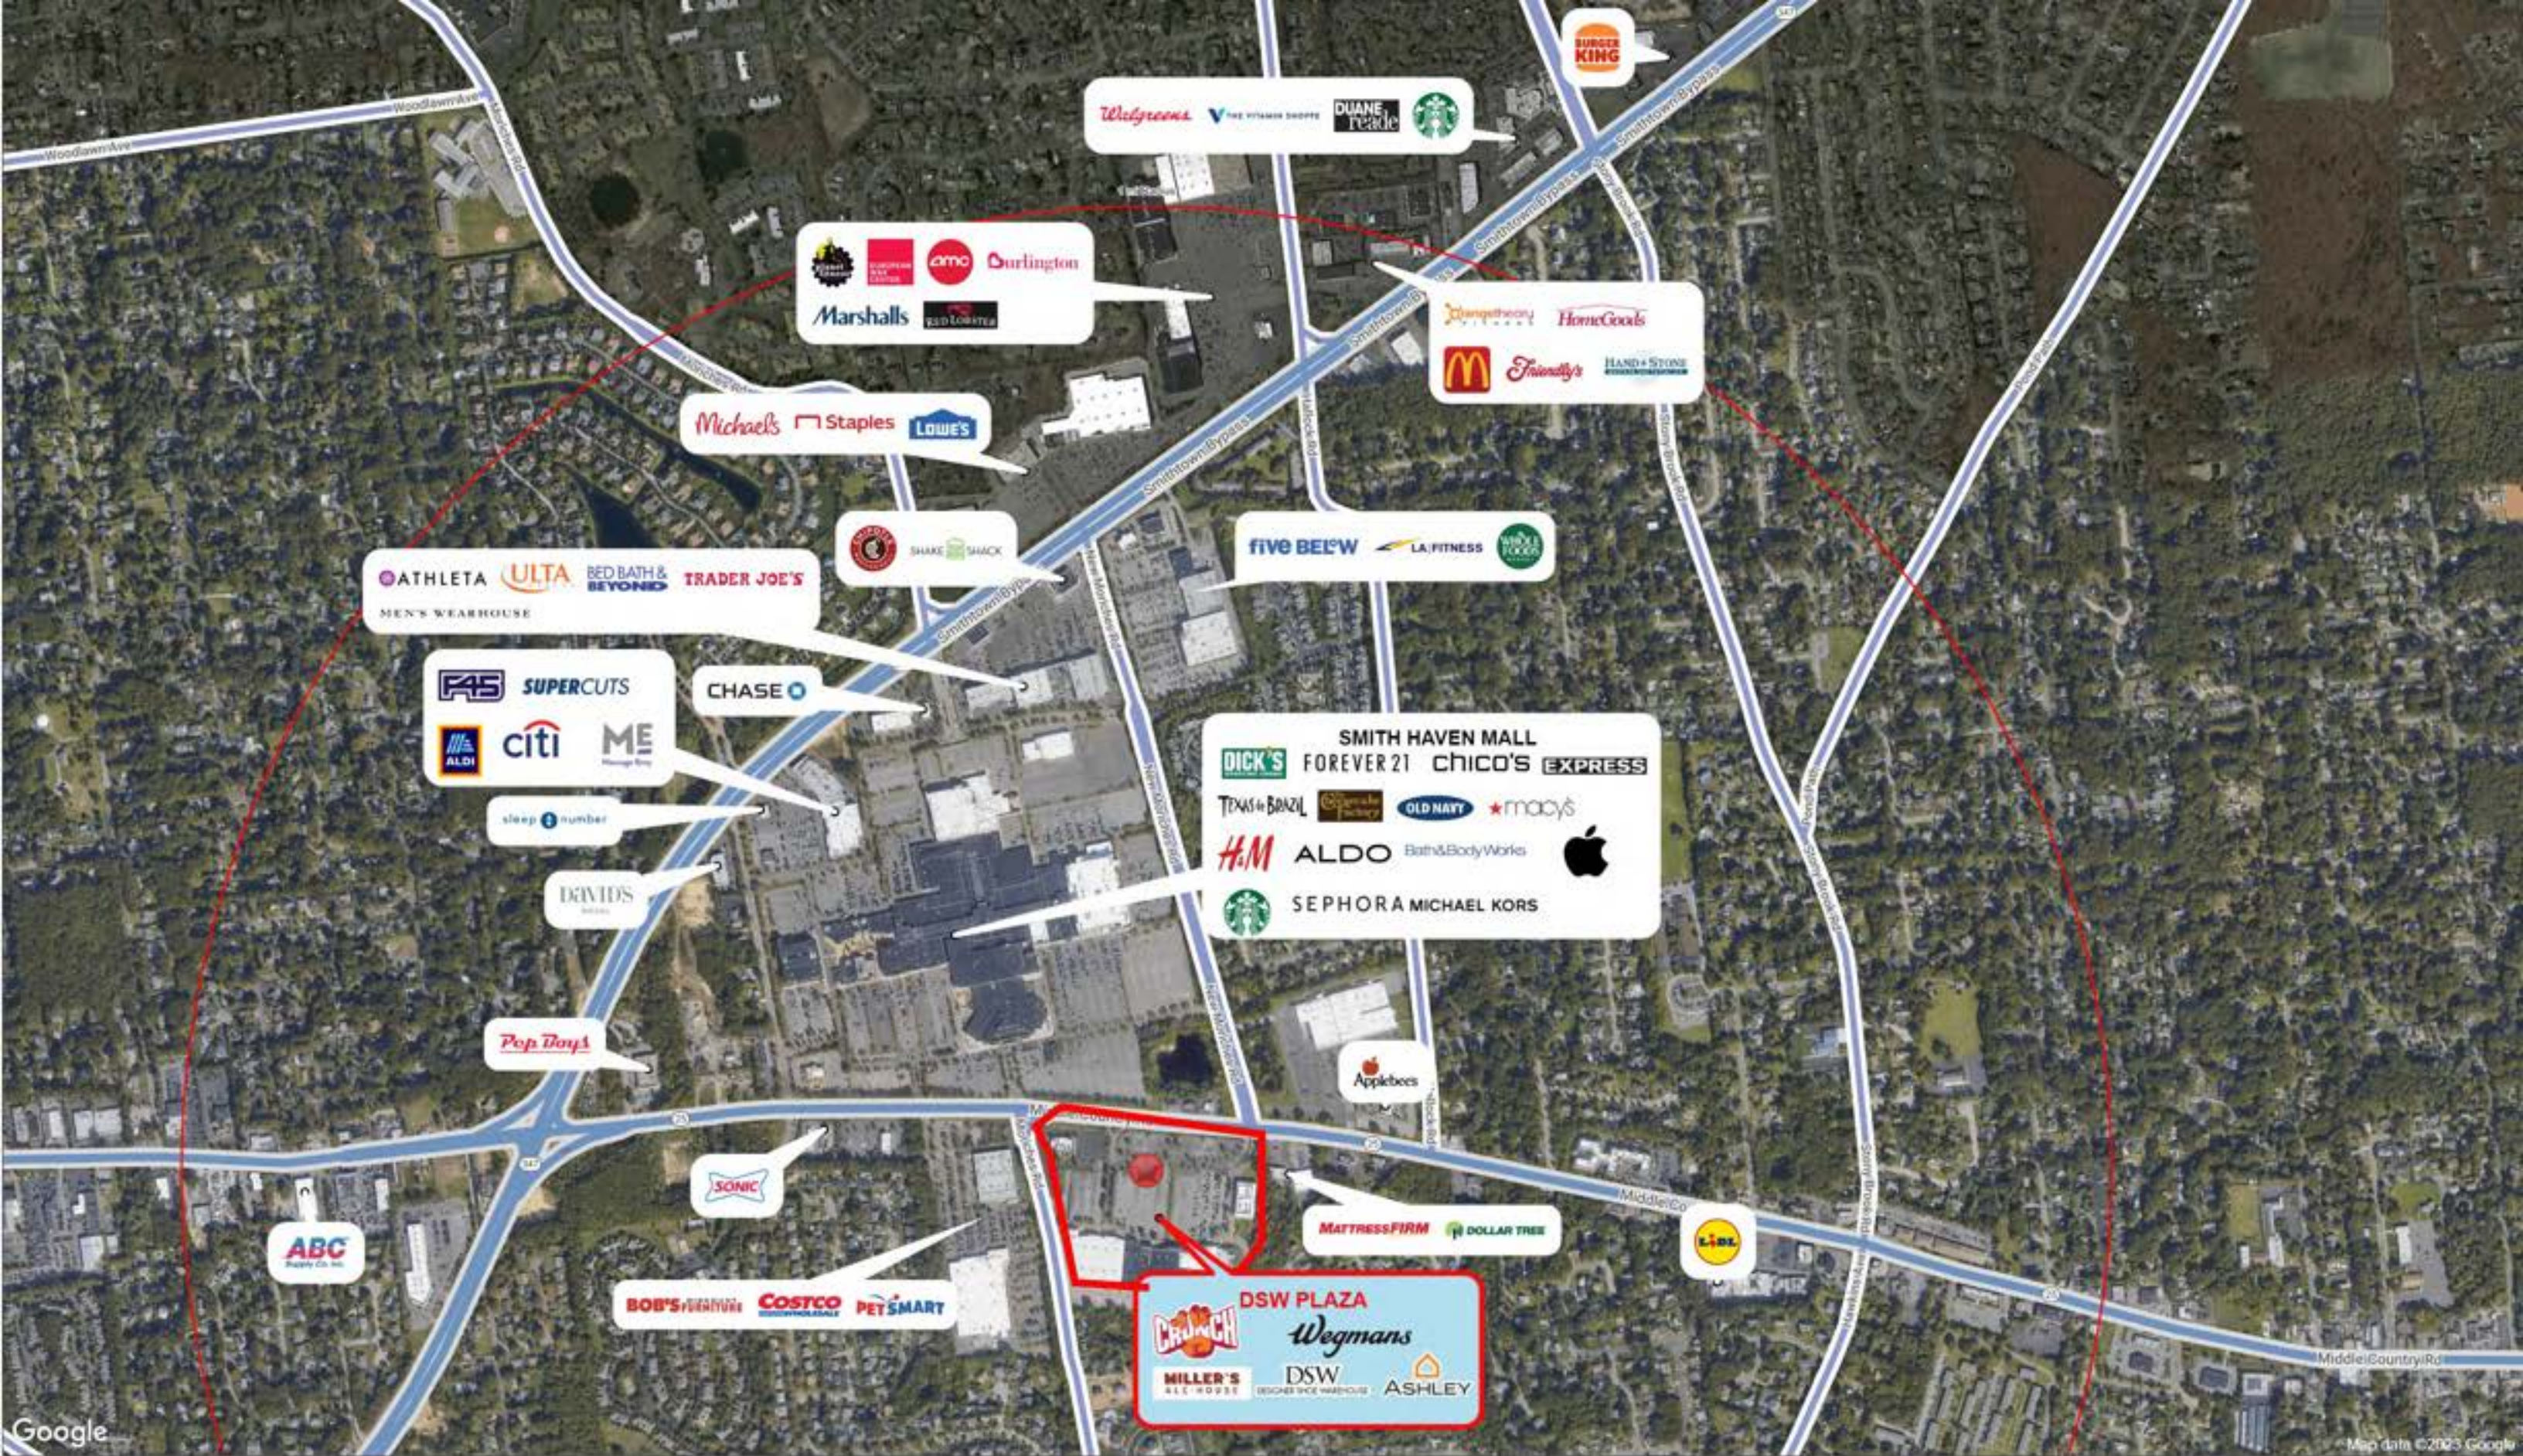

# Lake Grove, New York

## DSW Plaza

**WEGMAN'S NOW OPEN!**  
**Available: 9,500 s.f. End Cap**

Picture courtesy of Newsday

Available Spaces: 9,500 s.f. End Cap

Join new anchored Wegman's Supermarket, DSW, Ashley Homestore, Ross & Crunch Fitness.

Directly across from the Smith Haven Mall.

High Traffic East/West

Demographics	1 mile	3 miles	5 miles
Population	10,932	93,643	227,967
Households	3,820	31,895	73,230
Average HH Income	\$148,709	\$143,177	\$145,196
Median Age	42.9	41.9	40.6

## DSW PLAZA, Lake Grove, NY 11755

August 2023