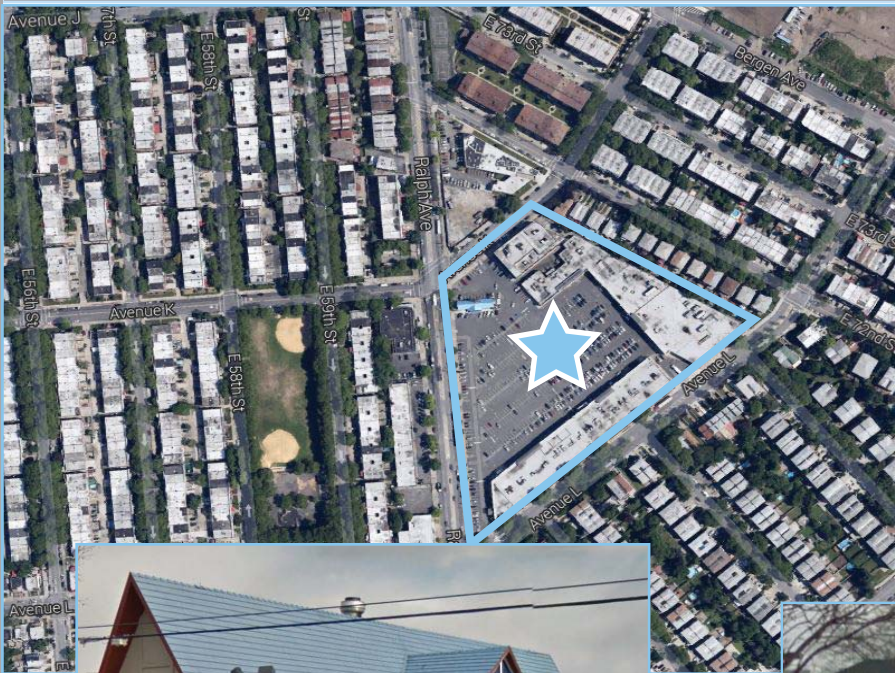

# Brooklyn, New York Georgetowne Shopping Center

## SPACE AVAILABLE:

Space 21: 3,000 sf + 2,500 lower  
 Space 35: 3,779 sf - 37' frontage  
 Space 39A: 2,585 sf

**Tenants**

- 3 China Star
- 4 Courtney's
- 6 Leon's Watch Repair
- 8 Finance
- 9 Kid City
- 10B Radio Shack
- 10C Game Stop
- 11A GNC
- 12 Waldbaum's
- 13 HSBC
- 14 Torrid
- 15 Culture
- 16 H & R Block
- 17 Jenny Craig
- 19 Payless
- 20 One on One Physical Therapy

**21 Available - 3,000 s.f. + 2,500 sf lower**

- 22 Sally Beauty
- 23 Nine West
- 24 Premier Luggage
- 26 Dress Barn
- 27 Sand Dollar Liquor
- 28-32 Joyce Leslie
- 33 Optical
- 34 Basic Shop

**35 Available - 3,779 s.f.**

- 37 Banco Popular
- 38 IHOP

**39A Available - 2,585 s.f.**

- 39B Party City