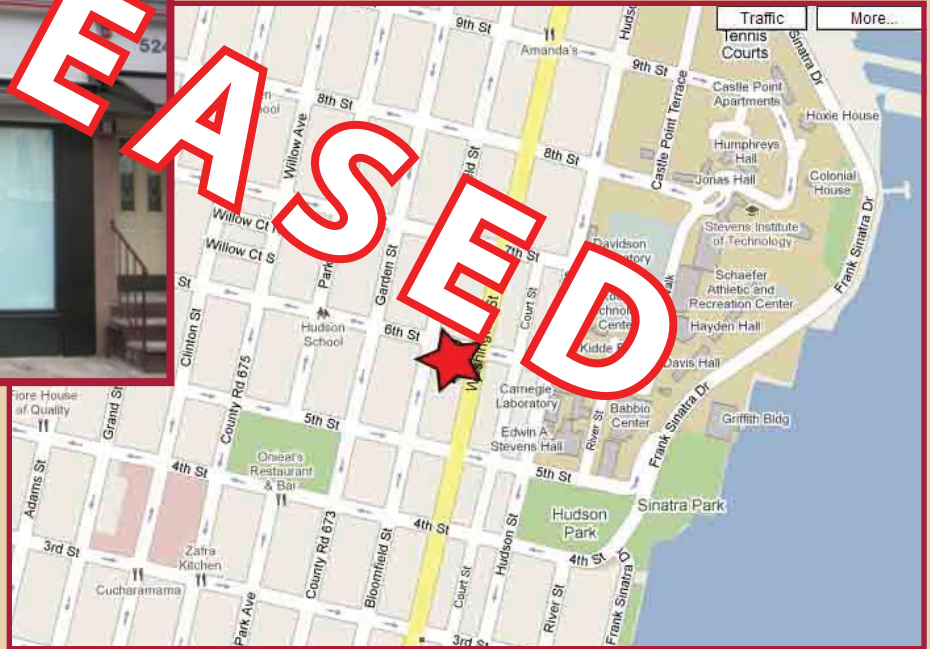

# Two HSBC Locations Available for S U B L E A S E

LEASED

**Hoboken, New Jersey**  
**524 Washington Street**

**Hoboken, New Jersey**

**Size:** 1,650 s.f.  
**Term:** Till June 30, 2016  
**Rent:** \$65.00 per s.f.

**Waldwick, New Jersey**  
**53 Franklin Turnpike**

**Waldwick, New Jersey**

**Size:** 3,600 s.f. free standing with a drive thru and parking lot  
**Term:** Till June 30, 2016  
**Rent:** \$225,000 per annum net.  
**Taxes:** Approximately \$4.00 per s.f.